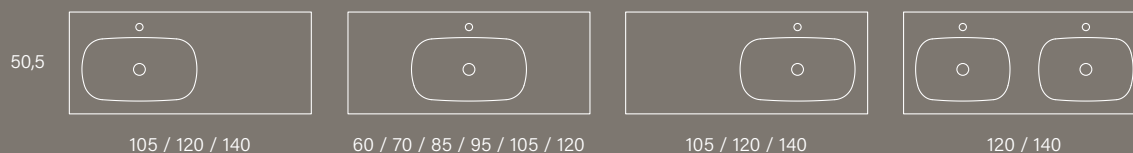

GAMMA

Consolle con vasca in Geacril® per base profondità 50 cm / Console with Geacril basin for base D. 50 cm