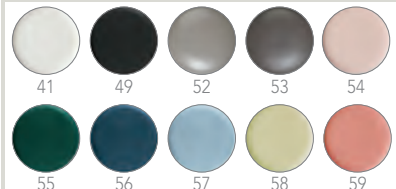

WOOD - PREMIUM

WOOD - PREMIUM

COLORS - LACQUERED