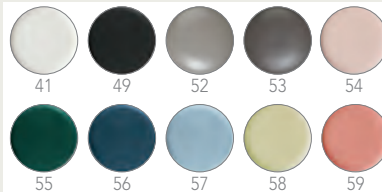

WOOD - PREMIUM

COLORS - LACQUERED

WOOD - STANDARD

Art. 2910