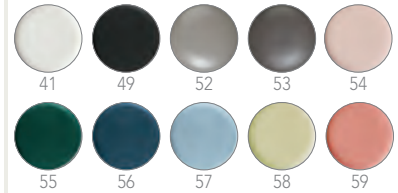

WOOD - PREMIUM

COLORS - LACQUERED

WOOD - STANDARD