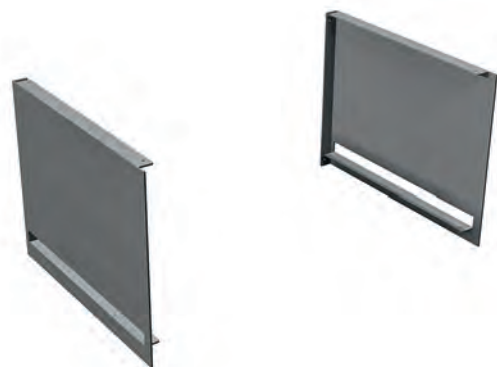

Art. 2310

P50 H37 Cm

NROP

GRG

TRT

Coppia fianchi
Pair of sides
Côté (2 pc)
Paar Seitenwände
Par de laterales
Пара боковых панелей