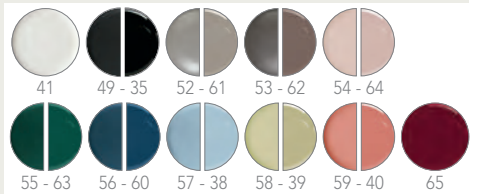

BIOKER

WHITE

COLORS

DecorLAB - DecorART

Art. 5411- 40 x 40 x h 15 Cm
Art. 3058 _56 - L150 P50 H45 Cm

Hand made in Italy

 **scarabeo**

SCARABEO CERAMICHE s.r.l.