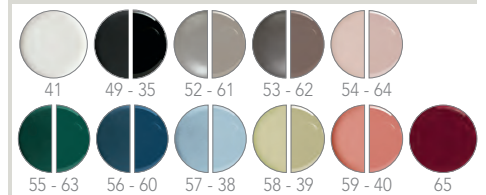

Top tondo Sesto con foro sifone
Sesto round top with siphon hole
Plateau rond Sesto avec trou pour siphon
Sesto runde Platte mit Siphonloch
Tapa redonda Sesto con orificio para sifón.
Топ круглый Sesto с отверстием для сифона

Art. 5063

Ø52 Cm