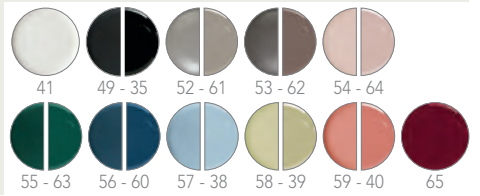

WHITE

COLORS

BICOLORS

PALLET QUANTITY - 100x120x200h: 32

PALLET QUANTITY - 80x120x200h: 28

BIOKER