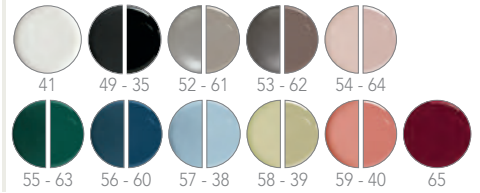

BIOKER

WHITE

COLORS