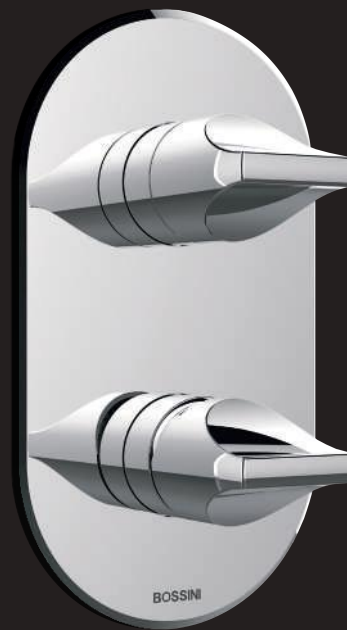

Z00501

Parti esterne miscelatore monocomando 2-5 vie.
Exposed parts for 2-5 ways single-lever mixer.

BOSSINI