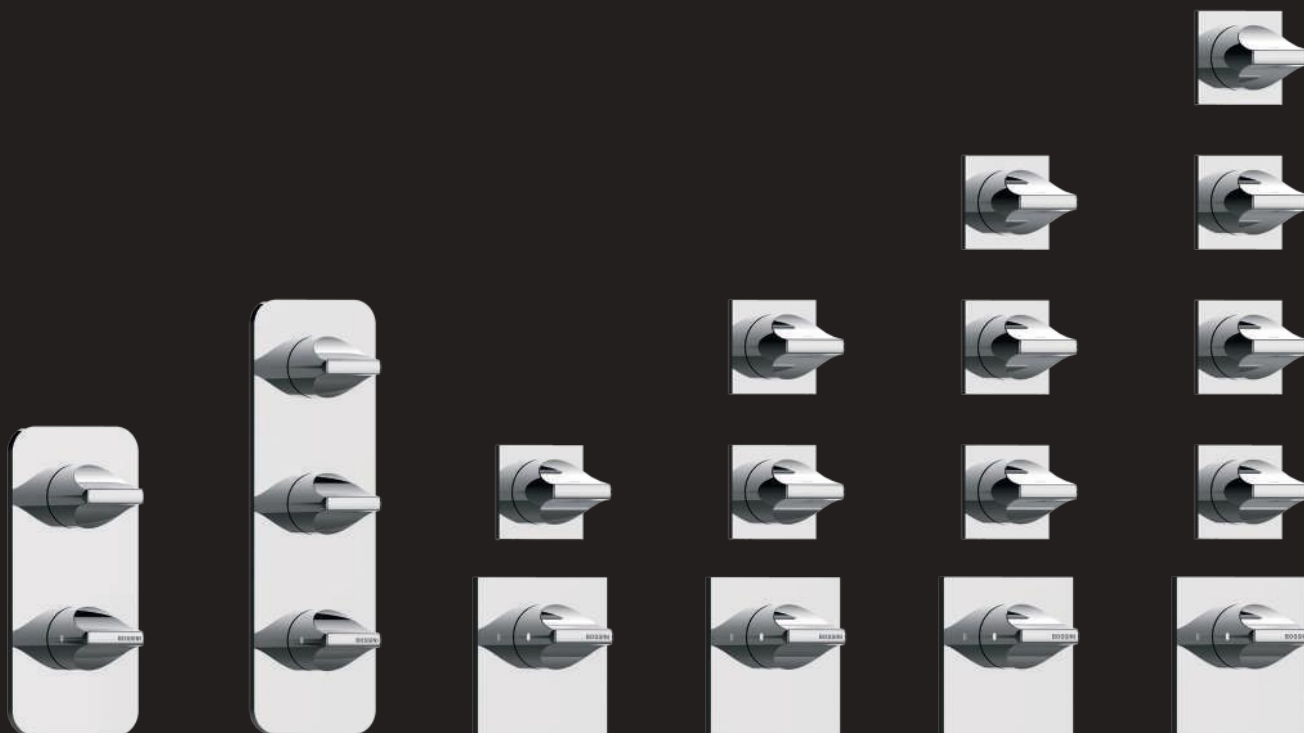

Miscelatori doccia termostatici alta portata

High-flow thermostatic shower mixers

Adatti agli ambienti bagno di stile contemporaneo così come a quelli più classici, i miscelatori a incasso Apice possiedono una cifra estetica senza tempo. In pochi millimetri tratteggiano a parete linee pulite, unendo tecnologia, qualità e design distintivi. Tutti i termostatici ad alta portata hanno attacchi da 3/4" e possono essere installati in verticale o in orizzontale. Una delle caratteristiche principali del sistema termostatico alta portata di Bossini è che funziona in modo ottimale anche in condizioni di bassa pressione.

Suitable for both contemporary and classic bathrooms, the Apice concealed mixers have a timeless aesthetic appeal. In just a few millimetres, they outline clean lines on the wall, combining technology, quality and distinctive design. All the high flow thermostatic mixers have 3/4" connections and can be installed vertically or horizontally. One of the main features of the Bossini high flow thermostatic system is that it works well even in low pressure conditions.

Z035202

Z035204

Z035201

Z035203

Z035205

Z035208