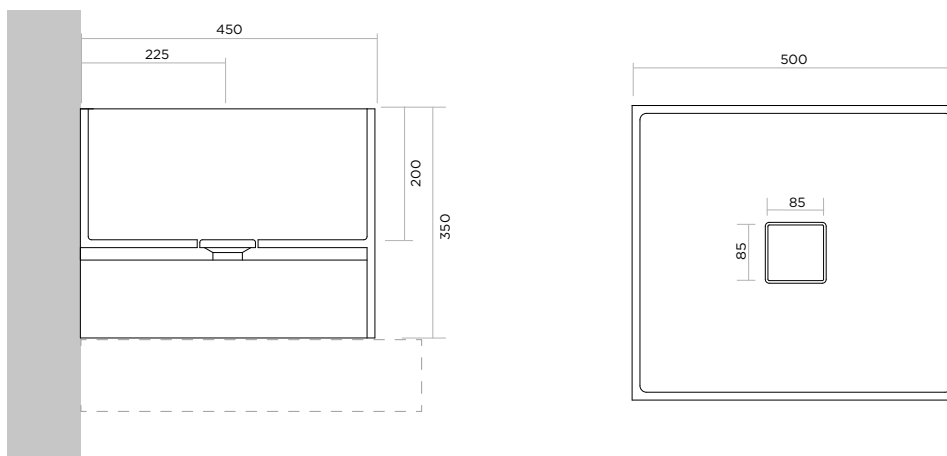

CORIAN

ARBI
BATHROOM

Arbi Arredobagno srl

Via L. Zanussi, 34/A - 33070 Brugnera (PN) - Italy
T. +39 0434 624822 - www.arbiarredobagno.it
info@arbirredobagno.it