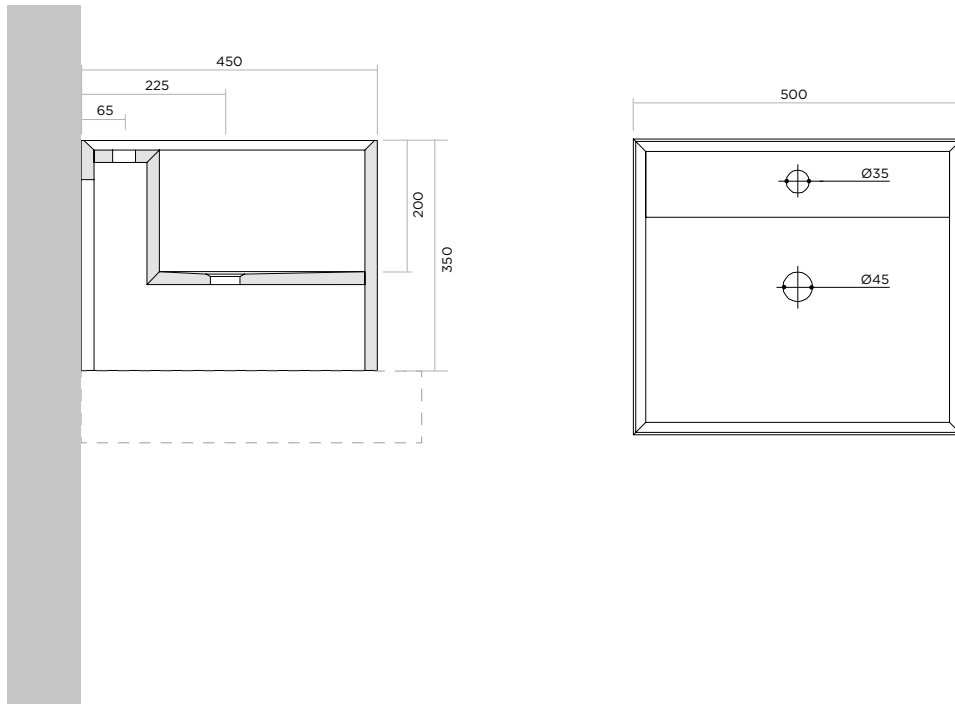

LAMINAM GRES