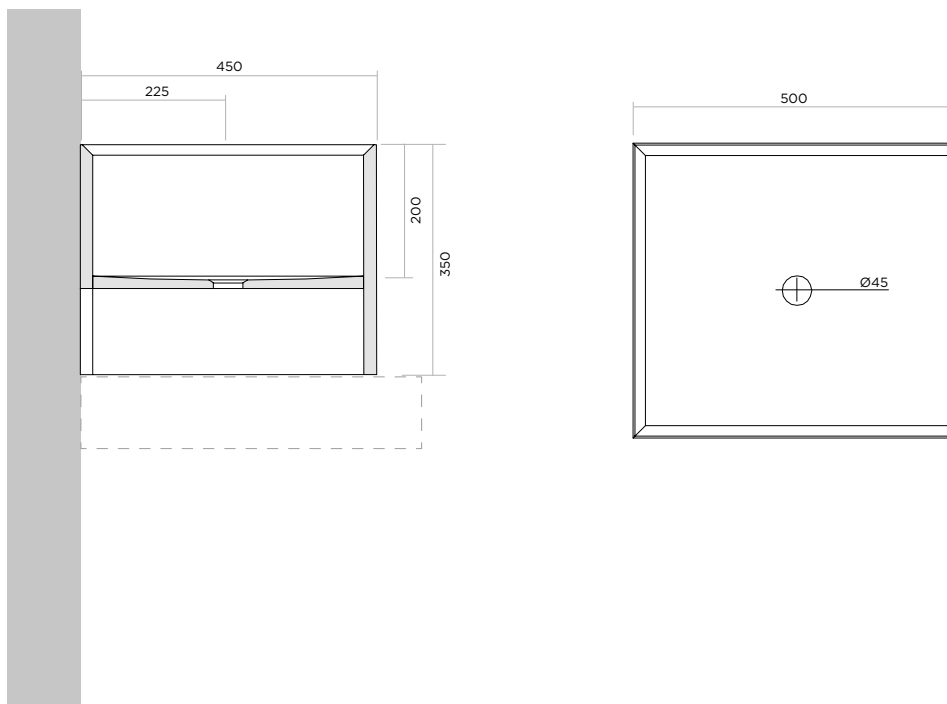

LAMINAM GRES