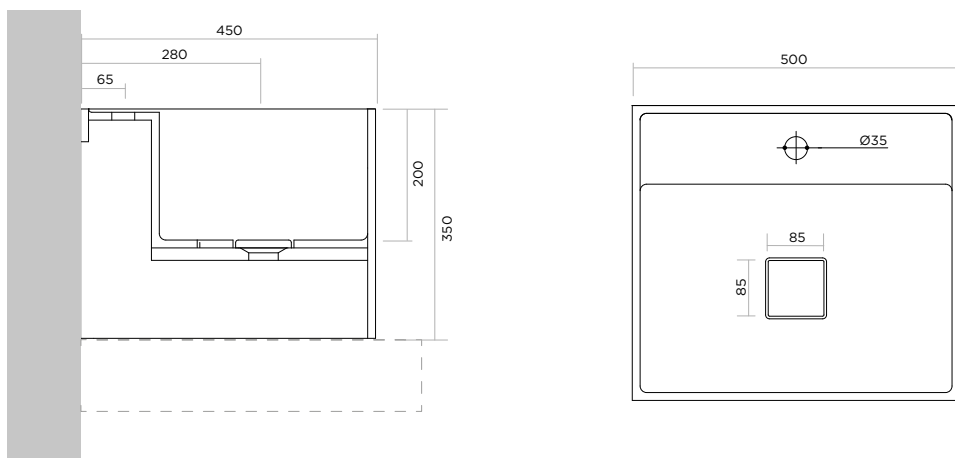

CORIAN

ARBI
BATHROOM

Arbi Arredobagno srl

Via L. Zanussi, 34/A - 33070 Brugnera (PN) - Italy
T. +39 0434 624822 - www.arbiarredobagno.it
info@arbirredobagno.it