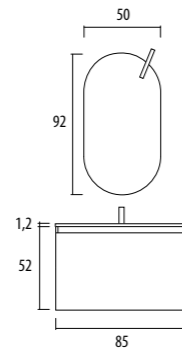

Consolle Small in ceramica Bianco. Base in laccato Zenzero opaco. Specchio Oval con lampada Bianca.

Bianco ceramic Small console. Zenzero matt lacquered base unit. Oval mirror with Bianca lamp.

Console Small en céramique Bianco. Élément bas en laqué Zenzero mat. Miroir Oval avec Lampe Bianca.

Konsole Small aus Keramik in Bianco. Unterschrank in Lack Zenzero matt. Spiegel Oval mit Leuchte Bianca.