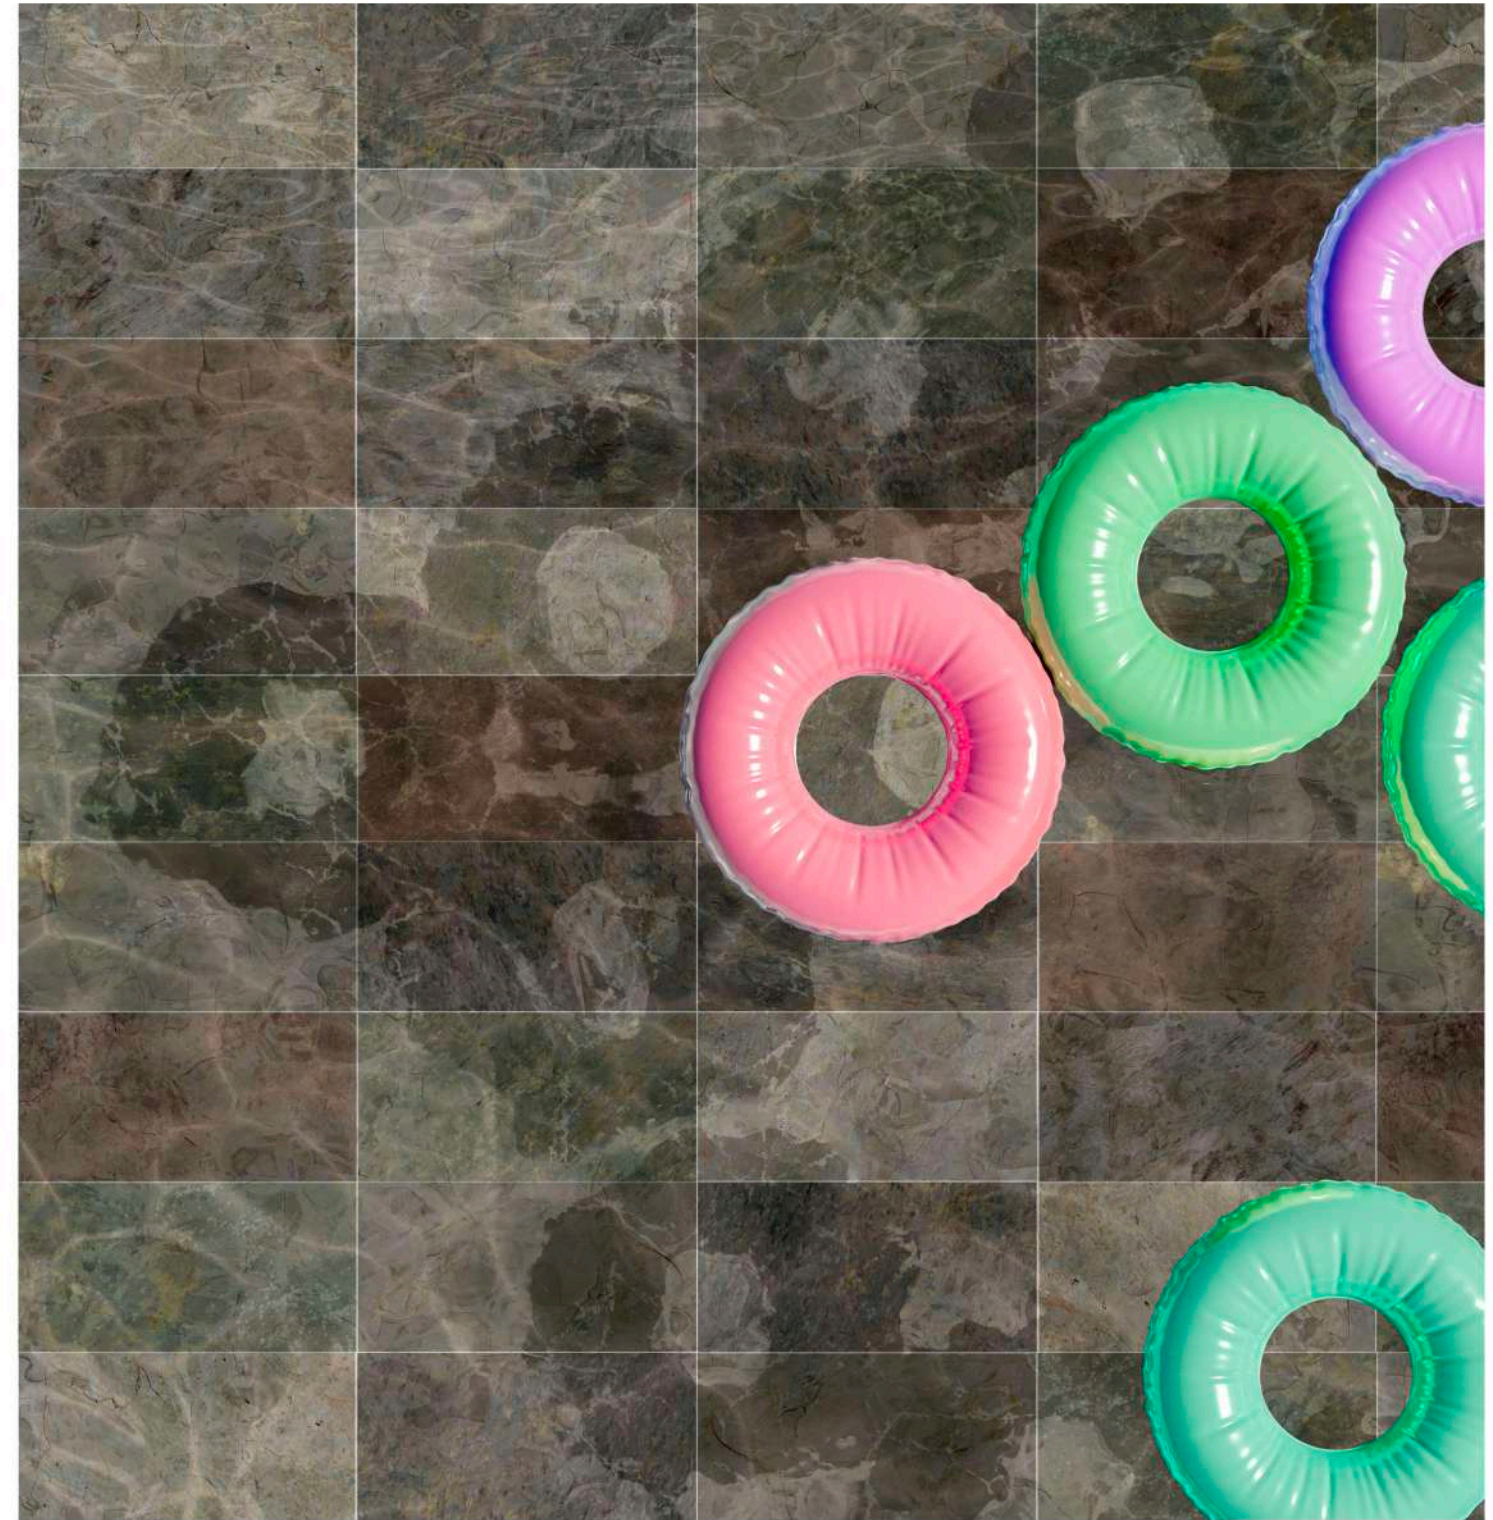

Interno piscina Ocean Nicobare Nut 15x15
Esterno piscina Ocean Nicobare Nut 30x60 Antislip R11 / Ocean Bali Grey 30x60 Antislip R11

Savoia Italia affirms its superb ability in reproducing natural stones with the collection OCEAN. The ultimate digital technologies used, faithfully replicate the characteristics and features found in nature. The intense variation in tone and color, combined to a slightly structured surface, render the collection an exclusive masterpiece.* Lay outs in large locations add value for the creation of astonishing and awe-inspiring sights. Value and technology, a unique piece of artwork. Savoia Italia spa.

Interno piscina Ocean Fiji Turquoise 30x60
Esterno piscina Ocean Fiji Turquoise 30x60 R11

Ocean Nicobare Nut 30x60 R11

Ocean Nicobare Nut 30x60

Ocean Nicobare Nut 30x60

Ocean Fiji Turquoise 30x60

Ocean Nicobare Nut 30x60