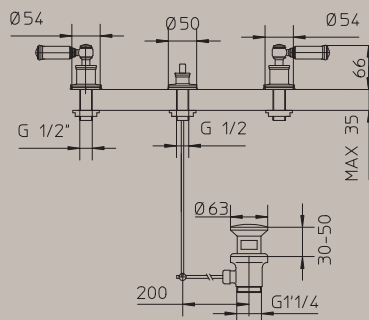

Z001403

Batteria bidet a tre fori con scarico 1"1/4.
3-hole bidet mixer with 1"1/4 pop-up waste.
3-Loch Bidetarmatur mit Ablaufgarnitur 1"1/4.
Batterie de bidet à trois trous avec vidage 1"1/4.
Grupo bidé 3 agujeros con desagüe 1"1/4.
Комплект для биде на 3 отверстия с заглушкой 1"1/4.