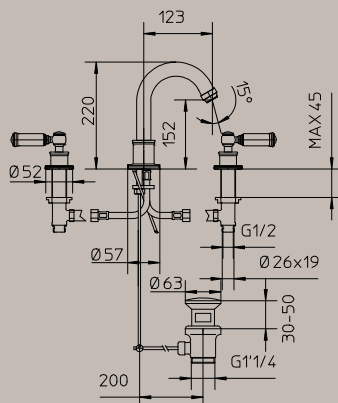

Z001302

Batteria lavabo a tre fori con bocca girevole e scarico 1"1/4.

3-hole wash basin mixer with swivel spout and 1"1/4 pop-up waste.

3-Loch Waschtischarmatur mit Rohrauslauf und Ablaufgarnitur 1"1/4.

Mélangeur de lavabo à trois trous avec bec mobile et vidage 1"1/4.

Grupo lavabo 3 agujeros con caño giratorio y desagüe 1"1/4.

Комплект для раковины на 3 отверстия с поворотным изливом и заглушкой 1"1/4.