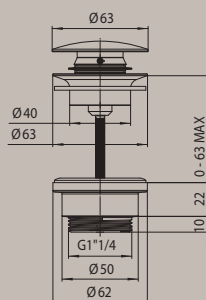

Z000301

Piletta di scarico Click Clack 1" 1/4
1" 1/4 Click Clack waste
Ablaufventil Click-Clack 1" 1/4
Vidage Clic Clac 1" 1/4
Válvula desagüe Click Clack 1" 1/4
Сливом Clic-Clac 1" 1/4