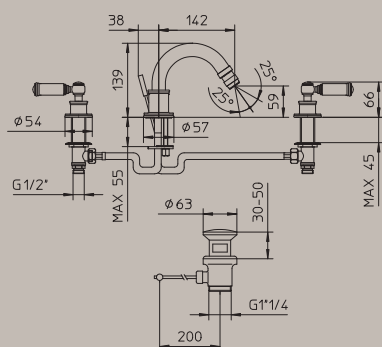

Z001402

Batteria bidet a tre fori con bocca girevole e scarico 1"1/4.
3-hole bidet mixer with swivel spout and 1"1/4 pop-up waste.
3-Loch Bidetarmatur mit Rohrauslauf und Ablaufgarnitur 1"1/4.
Mélangeur de bidet à trois trous avec bec mobile et vidage 1"1/4.
Grupo bidé 3 agujeros con caño giratorio y desagüe 1"1/4.
Комплект для биде на 3 отверстия с поворотным изливом и заглушкой 1"1/4.