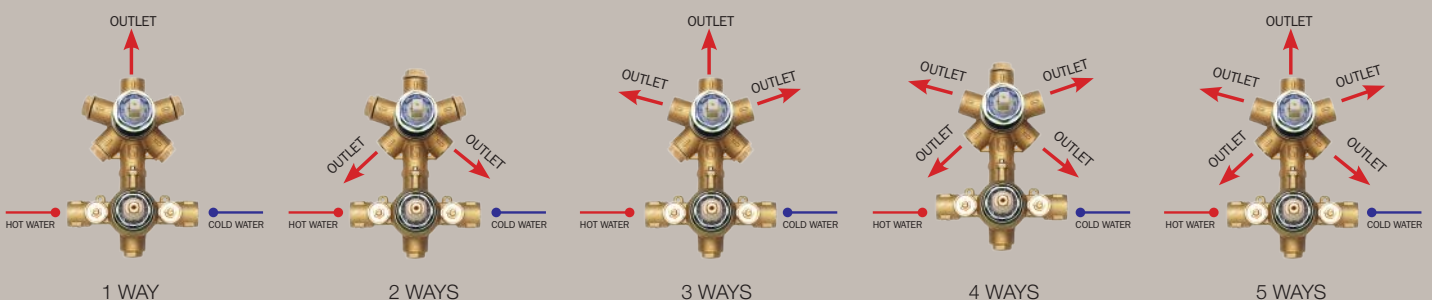

Mixers installation ways