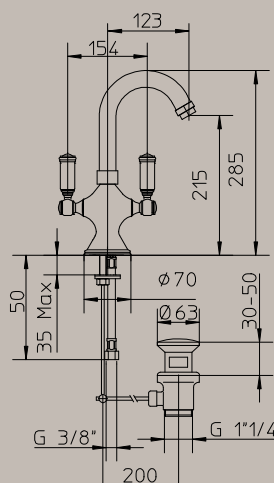

Miscelatori

Mixers - Mischbatterie - Mitigeurs - Mezcladores - Смесители

Z001301

Monoforo lavabo con bocca girevole e scarico 1"1/4.

Single hole wash basin mixer with swivel spout and 1"1/4 pop-up waste.

1-Loch Waschtischarmatur mit Rohrauslauf und Ablaufgarnitur 1"1/4.

Mélangeur de lavabo avec bec mobile et vidage 1"1/4.

Monobloc lavabo con caño giratorio y desagüe 1"1/4.

Смеситель для раковины с поворотным изливом и заглушкой 1"1/4.