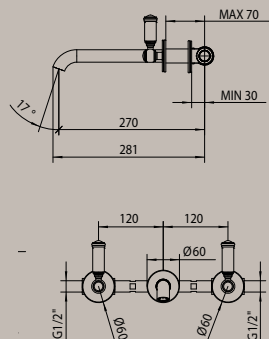

Z001303

Batteria lavabo incasso a 3 fori senza scarico.

3-hole concealed wash basin mixer without waste.

3-Loch Wandarmatur für Waschtisch ohne Ablaufgarnitur.

Mélangeur mural à trois trous de lavabo sans vidage.

Grupo lavabo 3 agujeros mural sin desagüe.

Комплект для раковины на 3 отверстия встраиваемый без заглушки.