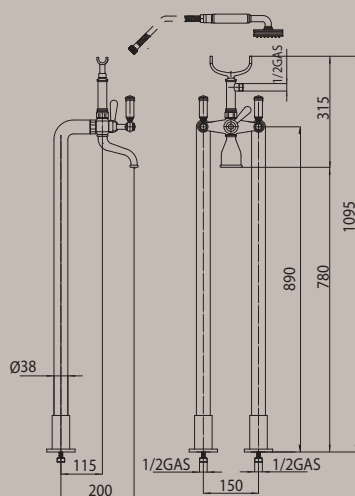

Z001106

Gruppo esterno 2 fori soprabordo vasca con deviatore, doccia Liberty-Gom, flessibile ottone doppia aggiratura cm 150.

Two-hole deck mounted bath mixer with diverter, Liberty-Gom handshower, double interlock brass hose cm 150.

Zweihebel Wannenarmatur für Wannenrandmontage, mit Umstellung, Liberty-Gom Handbrause, Doppelwicklung Brauseschlauch cm 150.

Mélangeur bain-douche sur gorge avec inverseur, douchette Liberty-Gom et flexible double agrafage cm 150.

Grupo baño-ducha sobre repisa con desviador, mango ducha Liberty y flexible de doble grapado cm 150.

Комплект для установки на борт ванной 2 отверстия с переключателем, лейка Liberty-Gom, шланг из латуни дв. фальцевания 150 см.