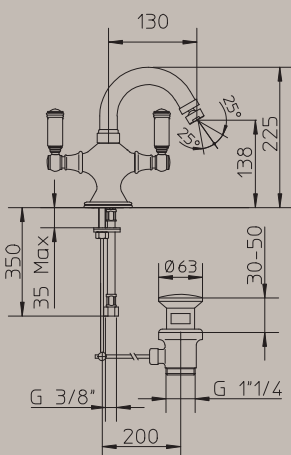

LIBERTY LINE

Z001401

Monoforo bidet con bocca girevole e scarico 1"1/4.
Single hole bidet mixer with 1"1/4 pop-up waste.
1-Loch Bidetarmatur mit Ablaufgarnitur 1"1/4.
Mélangeur de bidet avec vidage 1"1/4.
Monobloc bidé con caño giratorio y desagüe 1"1/4.
Смеситель для биде с поворотным изливом и заглушкой 1"1/4.