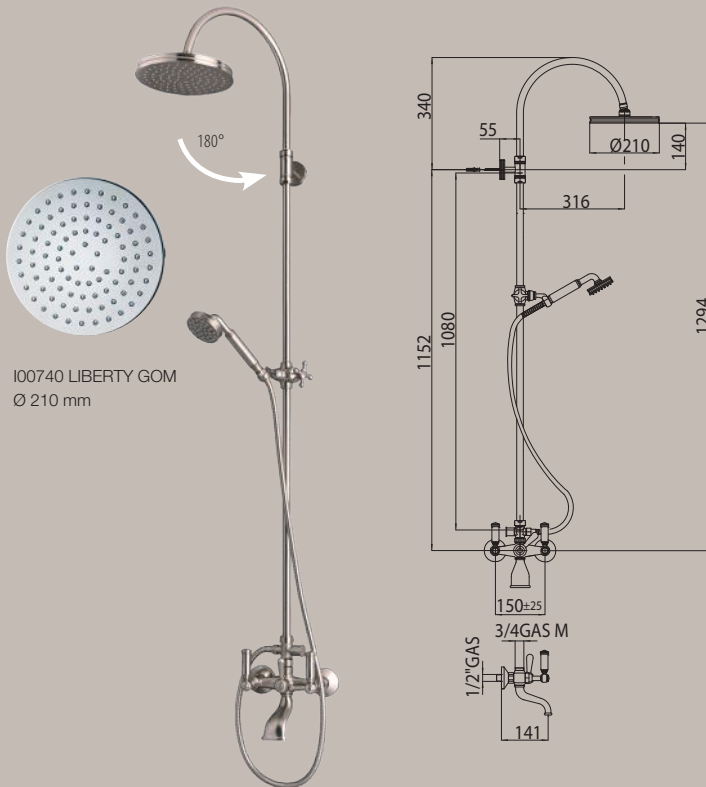

Colonne Doccia

Shower Columns - Duschsäulen - Colonnes de douche - Columnas de ducha - Душевые колонны

L01203

LIBERTY Ø 210 mm column Ø 20 mm

Colonna murale in ottone Ø 20 mm - Soffione in ottone Ø 210mm - Doccia in ottone con supporto orientabile - Flessibile ottone doppia aggraffatura cm 150 1/2" FF - Gruppo doccia/vasca esterno con deviatore

Shower pipe Ø 20 mm - Brass shower head Ø 210mm - Brass handshower with orientable bracket - Double interlock brass hose 150 cm 1/2" FF - Exposed shower/bathtub mixer with diverter

Duschsäule aus Messing Ø 20 mm - Kopfbrause Ø 210mm aus Messing - Handbrause aus Messing mit schwenkbarem Brausehalter - Doppelwicklung Brauseschlauch 150 cm 1/2" a.G./a.G. - Brause-Badewannebatterie mit Umsteller

Colonne douche en laiton Ø 20 mm - Pomme de douche Ø 210mm en laiton - Douchette en laiton avec support orientable - Flexible double agrafage 150 cm 1/2" FF - Mélangeur de douche/baignoire exposé avec inverseur

Columna ducha em latón Ø 20 mm - Rociador Ø 210mm de latón - Mango ducha en latón con soporte orientable Flexible doblegrapado cm 150 1/2" HH - Grupo ducha/bañera exterior con desviador

Настенная колонна Ø 20мм - Душевая лейка Ø 210мм - Душевая лейка из латуни с поворотным держателем - из латуни Шланг дв. Фальцевание латунь, 150 см 1/2" FF конус. Наружная группа с переключением