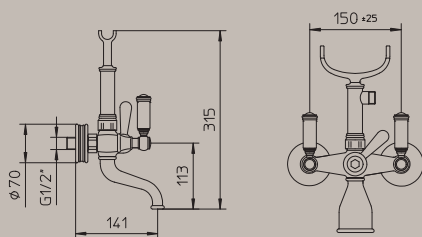

Z001103

Gruppo esterno vasca con deviatore, doccia Liberty-Gom, flessibile ottone doppia aggiratura cm 150.

Exposed bath mixer with diverter, Liberty-Gom handshower, double interlock brass hose cm 150.

Zweihebel Wannenarmatur mit Umstellung, Liberty-Gom Handbrause, Doppelwicklung Brauseschlauch cm 150.

Mélangeur de bain avec inverseur, douchette Liberty-Gom et flexible double agrafage cm 150.

Grupo baño con desviador, mango ducha Liberty-Gom y flexible de doble grapado cm 150.

Комплект наружный для ванной с переключателем, лейка Liberty-Gom, шланг из латуни дв. фальцевания 150 см.

L00130

Gruppo vasca esterno con colonne a pavimento 1/2" altezza 890 mm, Doccia Liberty-Gom, flessibile ottone doppia aggiratura cm 150.

Free standing bath-shower mixer with double floor column 890 mm height, Liberty-Gom handshower and double interlock brass hose, cm 150.

Wannenbatterie Montage auf dem Boden mit Standfüßen 1/2", Höhe 890 mm, Liberty-Gom Handbrause und Doppelwicklung Brauseschlauch cm 150.

Mélangeur bain-douche avec colonnettes alimentation par le sol 1/2", hauteur 890 mm, Douchette Liberty-Gom et flexible double agrafage cm 150.

Grupo baño exterior con columna a pavimento 1/2" altura 890 mm, mango ducha Liberty-Gom y flexible de doble grapado cm 150.

Наружная группа для ванной с колоннами, крепление в пол - 1/2" высота 890 мм, Душевая лейка Liberty-Gom и шланг дв. фальцевание латуни, 150 см 1/2" FF.