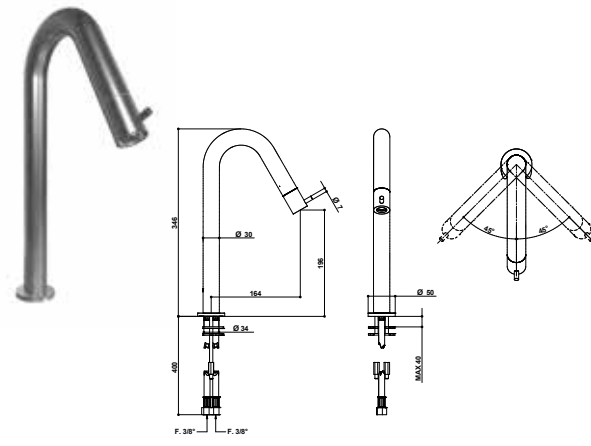

316 brushed stainless steel (346 mms. high) swivel basin mixer with progressive cartridge placed in the spout.

ARTICOLO COMPLETO / COMPLETE ITEM

70532AS0M
AS

70532NE0M
NE

ABBINABILE A / TO MATCH WITH:

Sifone / Siphon - **70067AS00 - 00067NE00**
Piletta clic-clac acciaio / Stainless steel clic-clac waste - **70071AS00 - 00079NE00**