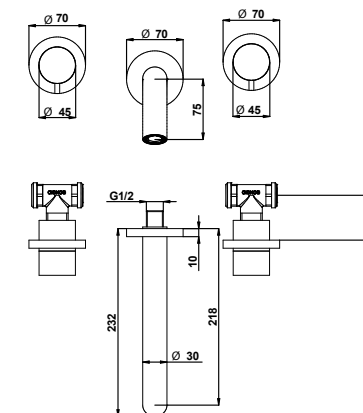

73540

Gruppo lavabo a parete con bocca da 232 mm in acciaio spazzolato 316.

316 brushed stainless steel wall basin mixer with 232 mms. spout.