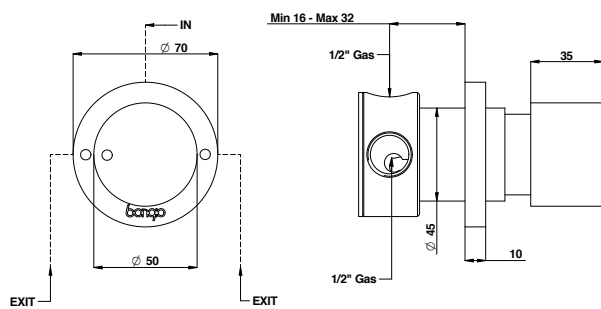

69525

Deviatore incasso 2 vie (1 entrata - 2 uscite) in acciaio spazzolato 316 con maniglia in teak. 316 brushed stainless steel 2 ways (1 in - 2 out) with teak handle.

ARTICOLO COMPLETO / COMPLETE ITEM

69525AS00
AS

PARTE INCASSO BUILT-IN PART   PARTE ESTERNA DA ABBINARE EXTERNAL MATCHING PART

FINITURE / FINISHES

09696AS71

69525ASEU
AS

PROLUNGA / MIXER EXTENSION

00096ASPR

RICAMBI / SPARE PARTS

9821

69525/3

Deviatore incasso 3 vie (1 entrata - 3 uscite) in acciaio spazzolato 316 con maniglia in teak. 316 brushed stainless steel 3 ways (1 in - 3 out) with teak handle.