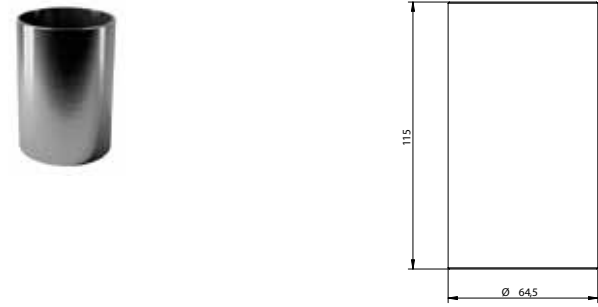

70022

Bicchiere appoggio in acciaio spazzolato 316. 316 brushed stainless steel toothbrushed holder to lean.