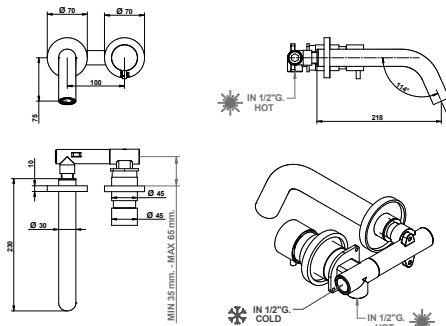

316 brushed stainless steel built-in basin mixer with 230 mms. spout, traditional cartridge, complete with built-in connection.

ARTICOLO COMPLETO / COMPLETE ITEM

73539AS2A
AS

PARTE INCASSO BUILT-IN PART	PARTE ESTERNA DA ABBINARE EXTERNAL MATCHING PART
--------------------------------	---