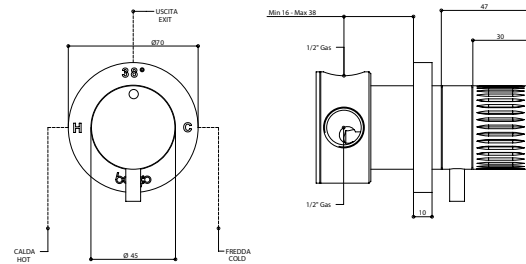

316 brushed stainless steel built-in coaxial 1/2" thermostatic mixer.

ARTICOLO COMPLETO / COMPLETE ITEM

70544AS00
AS

PARTE INCASSO
BUILT-IN PART

PARTE ESTERNA DA ABBINARE
EXTERNAL MATCHING PART

FINITURE / FINISHES