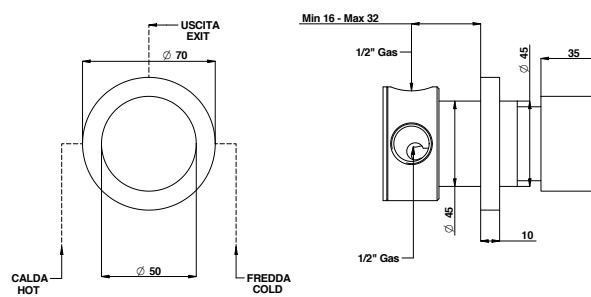

ABBINABILE A / TO MATCH WITH:

Bocca / Spout - 70800

PROLUNGA / MIXER EXTENSION

00096ASPR

RICAMBI / SPARE PARTS

9896

70544

Termostatico incasso coassiale in acciaio spazzolato 316.

316 brushed stainless steel built-in coaxial 1/2" thermostatic mixer.

ARTICOLO COMPLETO / COMPLETE ITEM

70544AS00
AS

PARTE INCASSO
BUILT-IN PART

PARTE ESTERNA DA ABBINARE
EXTERNAL MATCHING PART

FINITURE / FINISHES

09697AS00

09697NE00

70544ASEU

AS

70544NEEU

NE