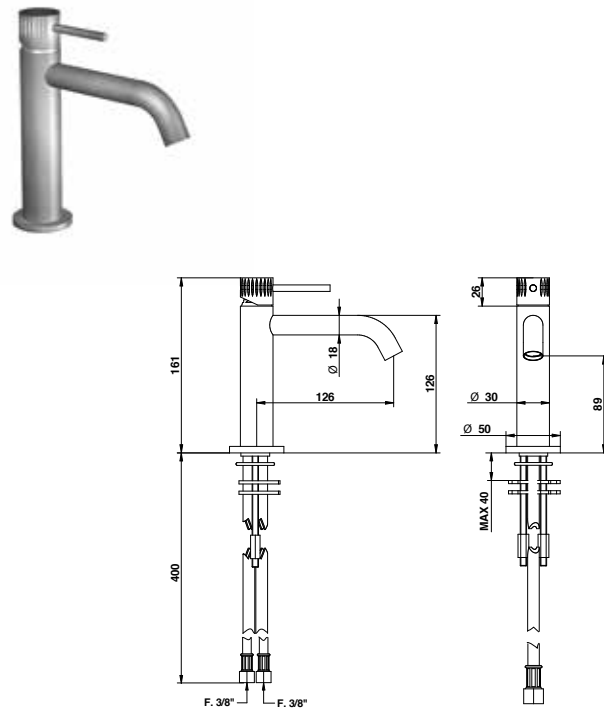

72521

Miscelatore lavabo in acciaio spazzolato 316 con cartuccia tradizionale.

316 brushed stainless steel basin mixer and traditional cartridge.