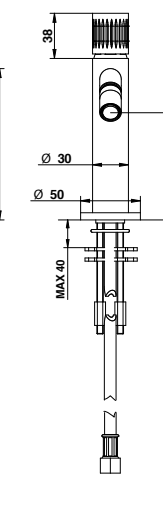

71522

Miscelatore bidet in acciaio spazzolato 316 con cartuccia tradizionale.

316 brushed stainless steel bidet mixer with traditional cartridge.