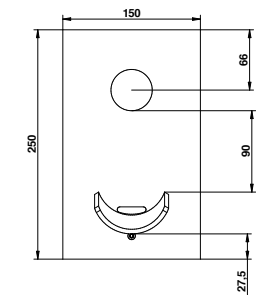

316 brushed stainless steel wall basin mixer with 180 mms. spout and plate, progressive cartridge

ARTICOLO COMPLETO / COMPLETE ITEM

76539AS18
AS

PARTE INCASSO
BUILT-IN PART

PARTE ESTERNA DA ABBINARE
EXTERNAL MATCHING PART