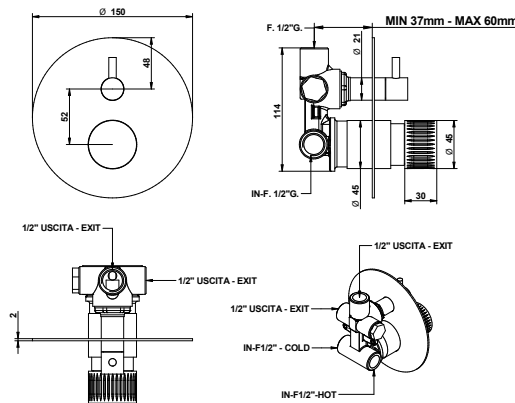

ARTICOLO COMPLETO / COMPLETE ITEM

70519AS00
AS

PARTE INCASSO
BUILT-IN PART

PARTE ESTERNA DA ABBINARE
EXTERNAL MATCHING PART

FINITURE / FINISHES

9664

70519ASEU
AS

70519NEEU
NE

Corpo incasso in ottone e parti esterne in acciaio inox 316. / Brass built-in part and 316 brushed stainless steel external parts.

PROLUNGA / MIXER EXTENSION

70102NSPRP3

70102NEPRP3

OPTIONAL: Scatola incasso per cartongesso / Built-in box for drywall and cavity wall 09702PBOX

RICAMBI / SPARE PARTS

9822/70

9861

70519/3

Miscelatore doccia incasso in acciaio spazzolato 316 con deviatore meccanico a 3 uscite e cartuccia progressiva.

316 brushed stainless steel built-in mixer with 3 exits mechanical diverter and progressive cartridge.