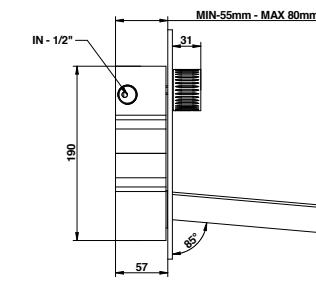

316 brushed stainless steel wall basin mixer with 180 mms. spout and plate, progressive cartridge

ARTICOLO COMPLETO / COMPLETE ITEM

76539AS18
AS

PARTE INCASSO
BUILT-IN PART

PARTE ESTERNA DA ABBINARE
EXTERNAL MATCHING PART