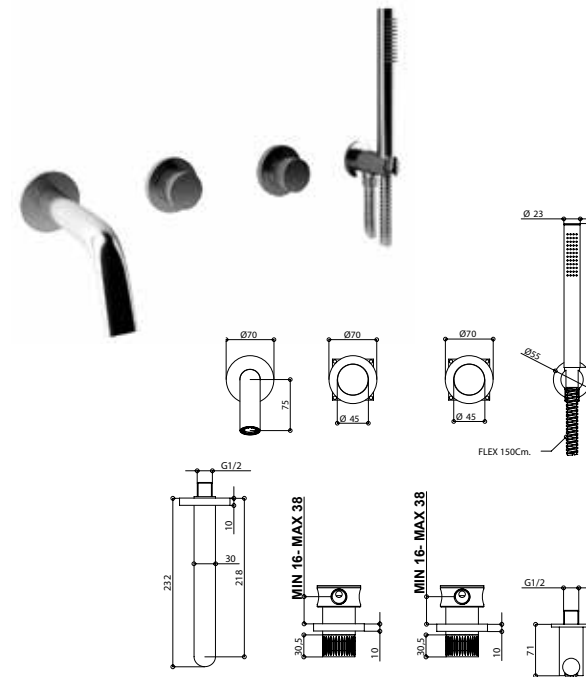

316 brushed stainless steel built-in bath & shower mixer with duplex shower set, and progressive cartridge.

ARTICOLO COMPLETO / COMPLETE ITEM

70530AS0D
AS

PARTE INCASSO
BUILT-IN PART

PARTE ESTERNA DA ABBINARE
EXTERNAL MATCHING PART