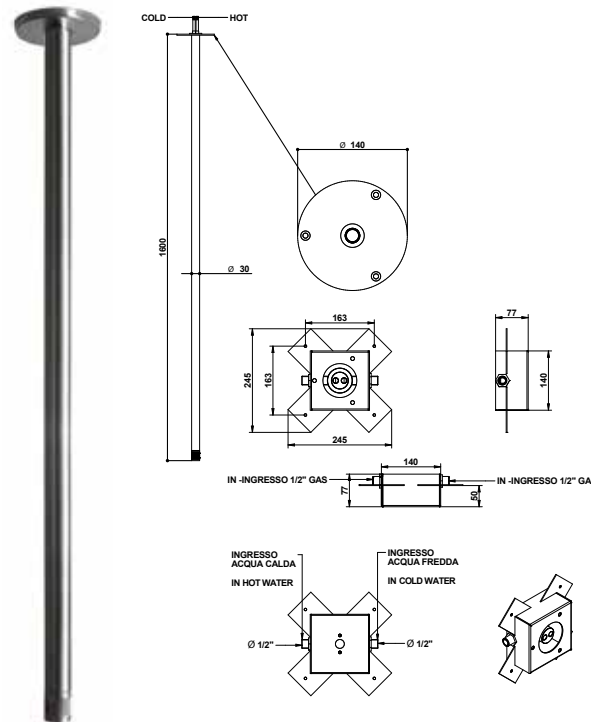

70977/M INOX

Bocca a soffitto in acciaio spazzolato 316 con miscelatore progressivo incluso nella bocca. 316 brushed stainless steel ceiling spout with progressive mixer placed in the spout.