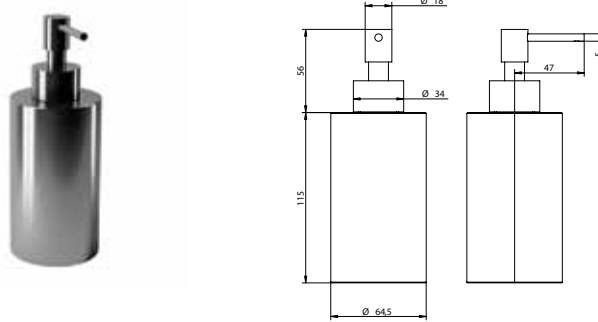

70027

Dispenser appoggio in acciaio spazzolato 316. 316 brushed stainless steel soap dispenser to lean.