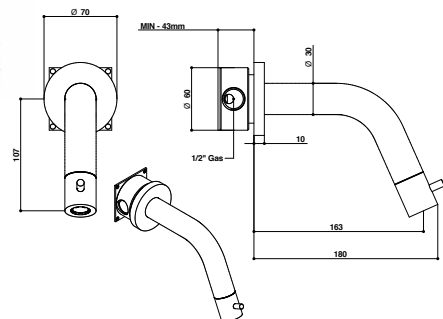

316 brushed stainless steel wall basin mixer 180 mms. with progressive cartridge placed in the spout.

ARTICOLO COMPLETO / COMPLETE ITEM

70538ASOMS
AS

PARTE INCASSO BUILT-IN PART
PARTE ESTERNA DA ABBINARE EXTERNAL MATCHING PART