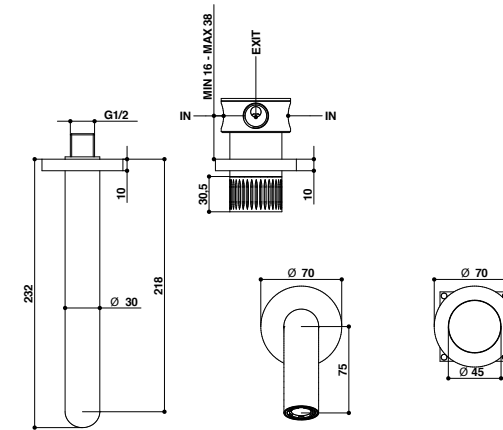

ARTICOLO COMPLETO / COMPLETE ITEM

70539AS00
AS

PARTE INCASSO BUILT-IN PART
PARTE ESTERNA DA ABBINARE EXTERNAL MATCHING PART

09693AS00
09693NE00

FINITURE / FINISHES

70539ASEU
AS

70539NEEU
NE

ABBINABILE A / TO MATCH WITH:

Sifone / Siphon - **70067AS00 - 00067NE00**
Piletta clic-clac acciaio / Stainless steel clic-clac waste - **70071AS00 - 00079NE00**

PROLUNGA / MIXER EXTENSION

00099ASPR	00099NEPR

RICAMBI / SPARE PARTS

9822	9391

70539/0S BOCCA SMALL Ø21 / SMALL SPOUT

Miscelatore lavabo incasso con bocca da 190 mm. in acciaio spazzolato 316 e cartuccia progressiva.

316 brushed stainless steel built-in basin mixer with 190 mms. spout and progressive cartridge.