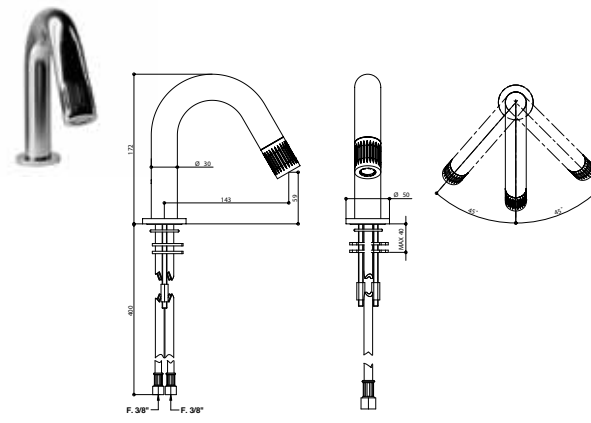

70522

Miscelatore bidet girevole in acciaio spazzolato 316 e cartuccia progressiva inclusa nella bocca.

316 brushed stainless steel swivel bidet mixer with progressive cartridge placed in the spout.