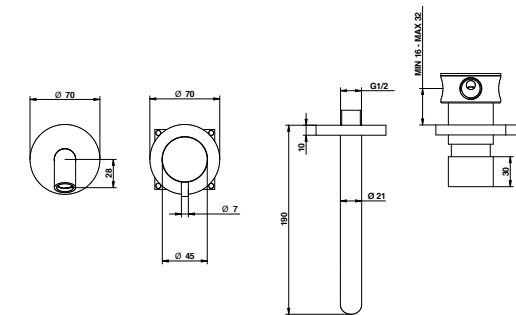

316 brushed stainless steel built-in basin mixer with 190 mms. spout and traditional cartridge.

ARTICOLO COMPLETO / COMPLETE ITEM

73539AS0S
AS

PARTE INCASSO BUILT-IN PART	PARTE ESTERNA DA ABBINARE EXTERNAL MATCHING PART
--------------------------------	---