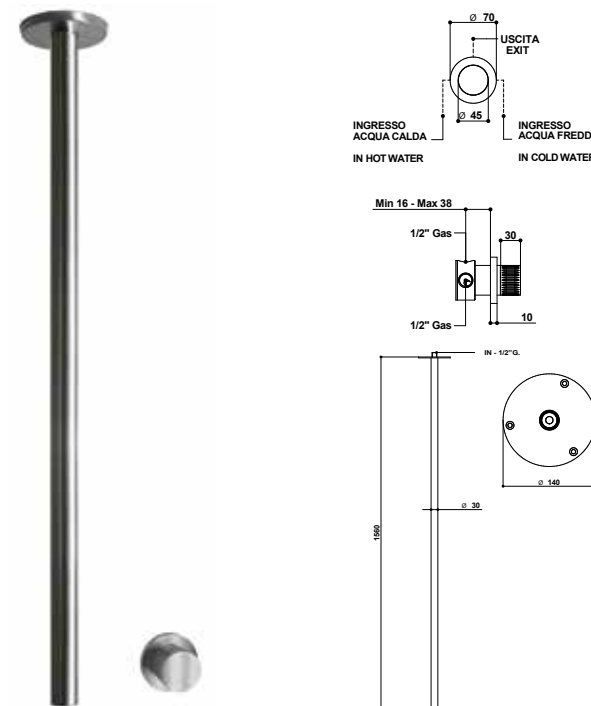

70977/RM

Bocca a soffitto in acciaio spazzolato 316 con comando remoto a muro con cartuccia progressiva. 316 brushed stainless steel ceiling spout with built-in remote control with progressive cartridge.