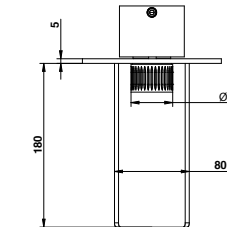

316 brushed stainless steel wall basin mixer with 180 mms. spout and plate, progressive cartridge

ARTICOLO COMPLETO / COMPLETE ITEM

76539AS18
AS

PARTE INCASSO
BUILT-IN PART

PARTE ESTERNA DA ABBINARE
EXTERNAL MATCHING PART