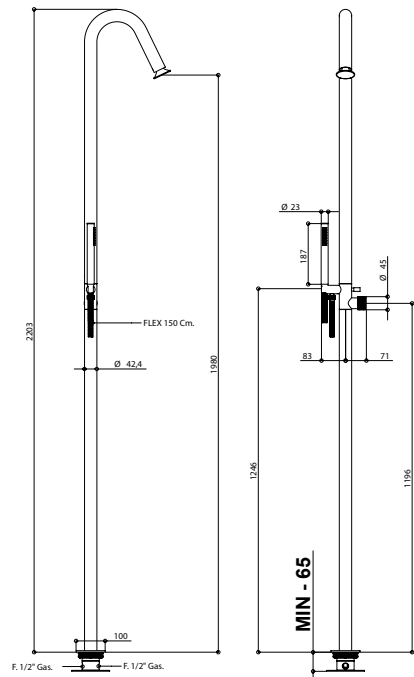

bonjo

70131/OD - 71131/OD - 73131/OD - 69131/OD

Colonna doccia a pavimento in acciaio spazzolato 316 con miscelatore a cartuccia progressiva, deviatore, set doccia e erogazione effetto bolla acqua.

316 brushed stainless steel floor mounted shower column with progressive cartridge, diverter, shower set and flow regulation "bubble" effect.