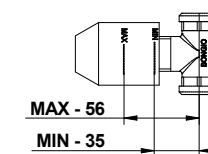

73500

Rubinetto incasso 1/2" in acciaio spazzolato 316.

316 brushed stainless steel 1/2" built-in tap.