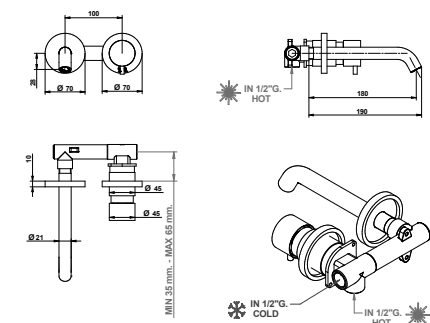

316 brushed stainless steel built-in basin mixer with 190 mms. spout, traditional cartridge, complete with built-in connection.

ARTICOLO COMPLETO / COMPLETE ITEM

73539AS1A
AS

PARTE INCASSO BUILT-IN PART	PARTE ESTERNA DA ABBINARE EXTERNAL MATCHING PART
--------------------------------	---