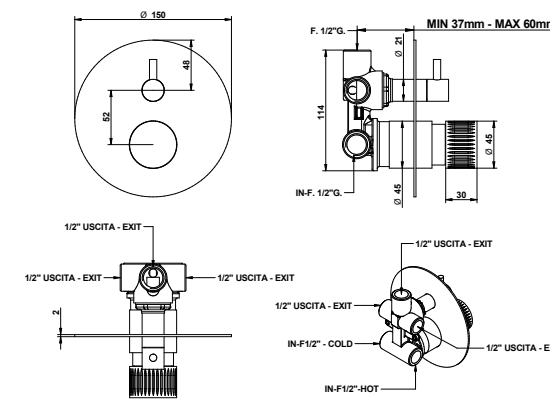

ARTICOLO COMPLETO / COMPLETE ITEM

70519AS03
AS

PARTE INCASSO
BUILT-IN PART

PARTE ESTERNA DA ABBINARE
EXTERNAL MATCHING PART

FINITURE / FINISHES

9664/03

70519AS03EU
AS

70519NE03EU
NE

Corpo incasso in ottone e parti esterne in acciaio inox 316. / Brass built-in part and 316 brushed stainless steel external parts.

PROLUNGA / MIXER EXTENSION

70102NSPRP3

70102NEPRP3

OPTIONAL: Scatola incasso per cartongesso / Built-in box for drywall and cavity wall 09702PBOX

RICAMBI / SPARE PARTS

9822/70

09860

ACCESSORI E RICAMBI / ACCESSORIES AND SPARE PARTS

PROLUNGA
MIXER EXTENSION

CARTUCCIA E VITONE
CARTRIDGE AND MECHANISM

AERATORE
AERATOR

FLESSIBILE
FLEXIBLE

DOCCETTA
HANDSHOWER

DEVIATORE
DIVERTER