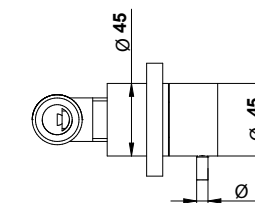

73500

Rubinetto incasso 1/2" in acciaio spazzolato 316.

316 brushed stainless steel 1/2" built-in tap.