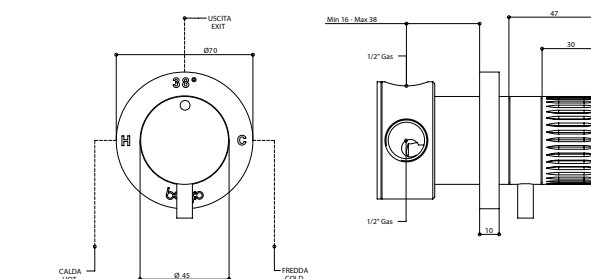

PROLUNGA / MIXER EXTENSION

00094ASPR

0094NEPR

RICAMBI / SPARE PARTS

9875

ACCESSORI E RICAMBI / ACCESSORIES AND SPARE PARTS

PROLUNGA
MIXER EXTENSION

CARTUCCIA E VITONE
CARTRIDGE AND MECHANISM

AERATORE
AERATOR

FLESSIBILE
FLEXIBLE

DOCCETTA
HANDSHOWER

DEVIATORE
DIVERTER