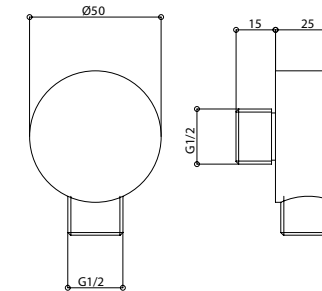

FINITURE E COLORI / FINISHES AND COLOURS

70899

Preso acqua minimalista tonda in acciaio spazzolato 316.

316 brushed stainless steel, round water supply.