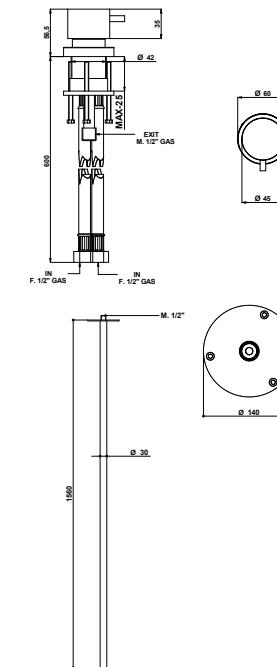

FINITURE E COLORI / FINISHES AND COLOURS

73977/RP

Bocca a soffitto in acciaio spazzolato 316 con comando remoto a bordo piano con cartuccia tradizionale.

316 brushed stainless steel ceiling spout with deck remote control with traditional cartridge.

ARTICOLO COMPLETO / COMPLETE ITEM

73977ASRP
AS

73977NERP
NE

ABBINABILE A / TO MATCH WITH:
Sifone / Siphon - 70067AS00 - 00067NE00
Piletta clic-clac acciaio / Stainless steel clic-clac waste - 70071AS00 - 00079NE00

RICAMBI / SPARE PARTS

9896

9391

73500

Rubinetto incasso 1/2" in acciaio spazzolato 316.

316 brushed stainless steel 1/2" built-in tap.