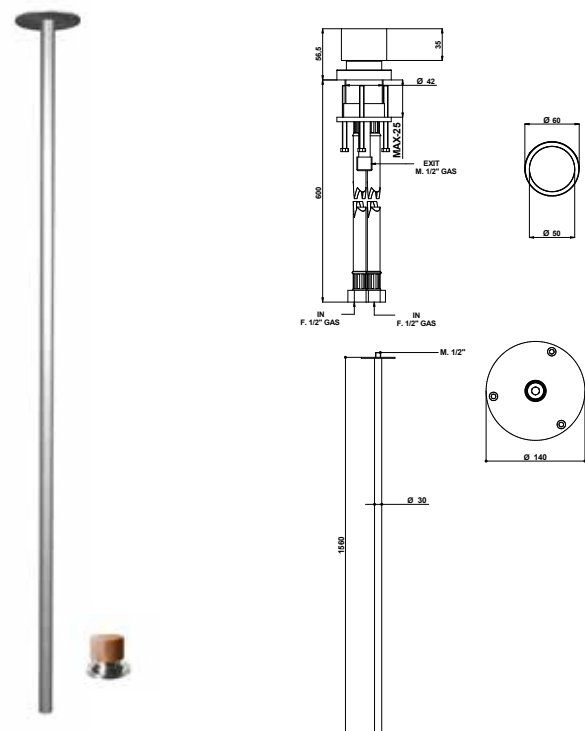

ARTICOLO COMPLETO / COMPLETE ITEM

69977ASRP
AS

ABBINABILE A / TO MATCH WITH:

Sifone / Siphon - 70067AS00
Piletta clic-clac acciaio / Stainless steel clic-clac waste - 70071AS00

RICAMBI / SPARE PARTS

9896

9391