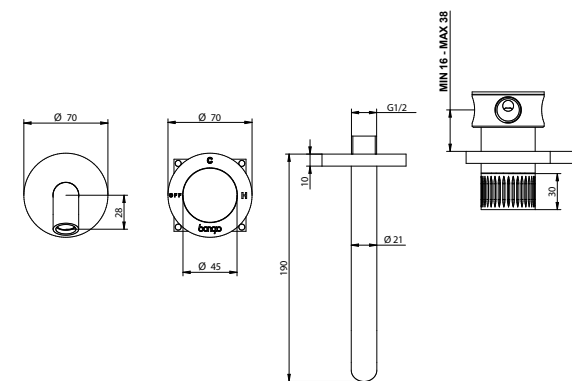

316 brushed stainless steel built-in basin mixer with 190 mms. spout and progressive cartridge.

ARTICOLO COMPLETO / COMPLETE ITEM

70539AS0S
AS

PARTE INCASSO BUILT-IN PART
PARTE ESTERNA DA ABBINARE EXTERNAL MATCHING PART