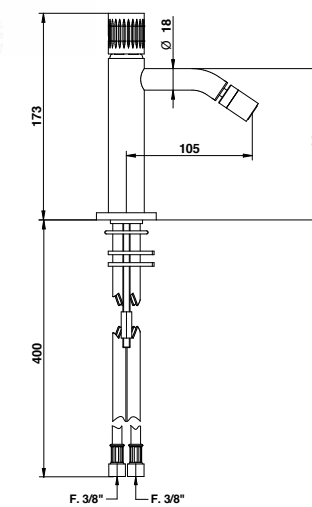

71522

Miscelatore bidet in acciaio spazzolato 316 con cartuccia tradizionale.

316 brushed stainless steel bidet mixer with traditional cartridge.