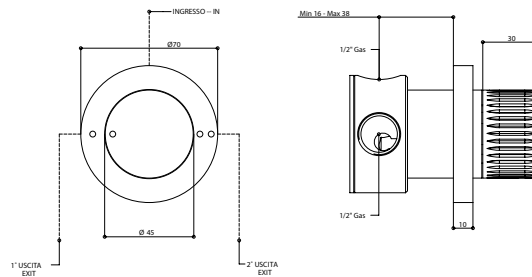

ARTICOLO COMPLETO / COMPLETE ITEM

70525AS00
AS

PARTE INCASSO
BUILT-IN PART

PARTE ESTERNA DA ABBINARE
EXTERNAL MATCHING PART

FINITURE / FINISHES

09696AS00
09696NE00

70525ASEU
AS

70525NEEU
NE

PROLUNGA / MIXER EXTENSION

00099ASPR

00099NEPR

RICAMBI / SPARE PARTS

9821

70525/3

Deviatore incasso 3 uscite (1 entrata - 3 uscite) in acciaio spazzolato 316.

316 brushed stainless steel 3 way (1 in - 3 out) diverter.