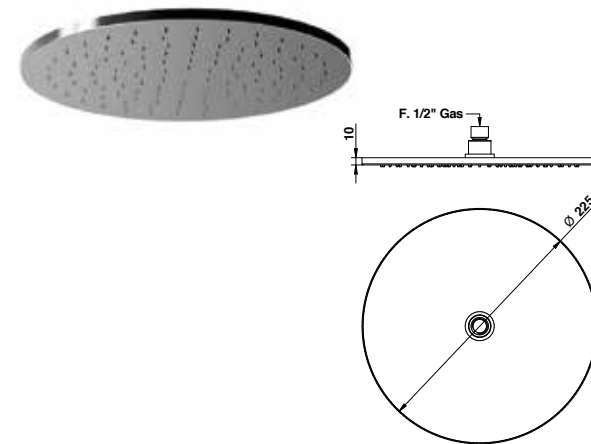

70880

Soffione doccia tondo ø 225 mm in acciaio spazzolato 316, ispezionabile. / 316 brushed stainless steel ø 225 mms. round shower, inspectable.