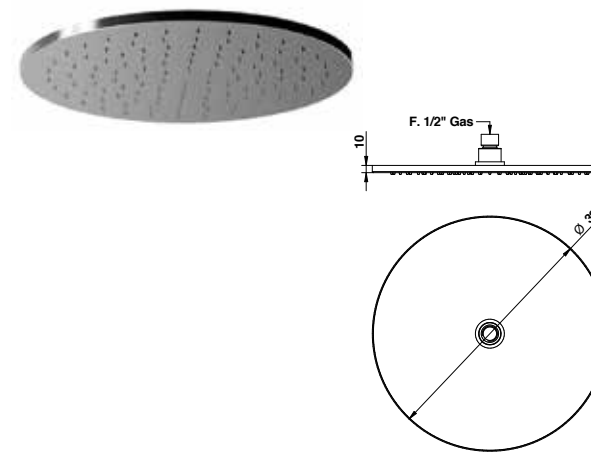

TIME2020 WELLNESS

Art. 70883AS00 - Art. 70802AS40 - Art. 70870AS00 - Art. 70899AS00 - Art. 70524AS00 - Art. 70525AS00

FINITURE E COLORI / FINISHES AND COLOURS

70883

Soffione doccia tondo ø 325 mm in acciaio spazzolato 316, ispezionabile. / 316 brushed stainless steel ø 325 mms. round shower, inspectable.

ARTICOLO COMPLETO / COMPLETE ITEM

70883AS00
AS

70883NE00
NE

Sistema anticalcare Fast Clean. Pressione dinamica minima di utilizzo 1 bar. Portata a pressione dinamica 3 bar - 15 l/min. / Fast Clean shower. Minimum dynamic pressure of use 1 bar. Flow rates at dynamic pressure 3 bar - 15 l/min.

Non disponibile in altre finiture. / Not available in other finishes.

70880

Soffione doccia tondo ø 225 mm in acciaio spazzolato 316, ispezionabile. / 316 brushed stainless steel ø 225 mms. round shower, inspectable.

ARTICOLO COMPLETO / COMPLETE ITEM

70880AS00
AS

70880NE00
NE

Sistema anticalcare Fast Clean. Pressione dinamica minima di utilizzo 1 bar. Portata a pressione dinamica 3 bar - 9 l/min. / Fast Clean shower. Minimum dynamic pressure of use 1 bar. Flow rates at dynamic pressure 3 bar - 9 l/min.

Non disponibile in altre finiture. / Not available in other finishes.

70802/35

Braccio doccia 350 mm in acciaio spazzolato 316. / 316 brushed stainless steel 350 mms. shower arm.

ARTICOLO COMPLETO / COMPLETE ITEM

70802AS35
AS

70802NE35
NE

Non disponibile in altre finiture. / Not available in other finishes.

ACCESSORI E RICAMBI / ACCESSORIES AND SPARE PARTS