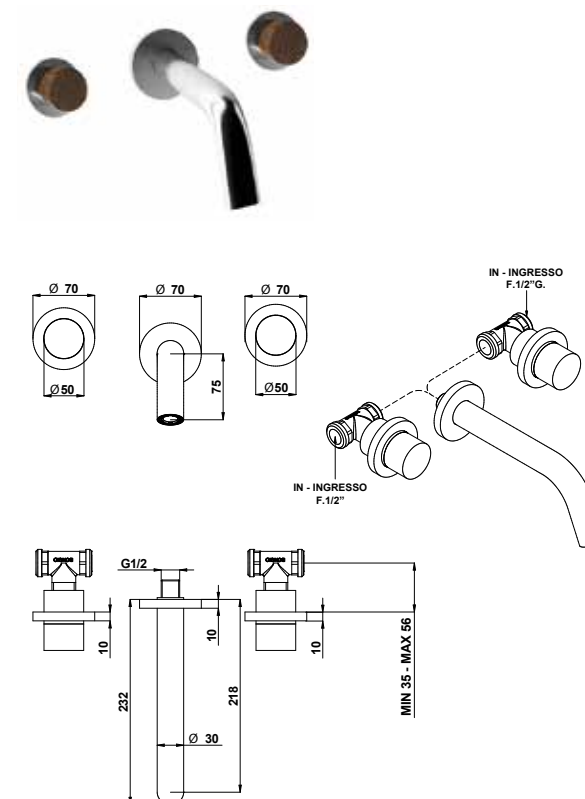

69540

Gruppo lavabo a parete con bocca da 232 mm e maniglie in teak.

Wall basin mixer with 232 mms. spout and teak handles.