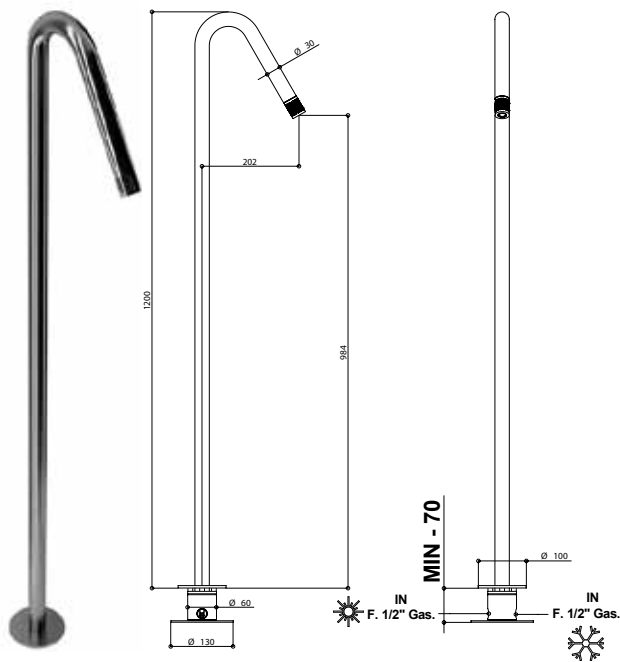

70533 INOX

Miscelatore lavabo da terra in acciaio spazzolato 316 con cartuccia progressiva inclusa nella bocca.

316 brushed stainless steel floor mounted basin mixer with progressive cartridge placed in the spout.