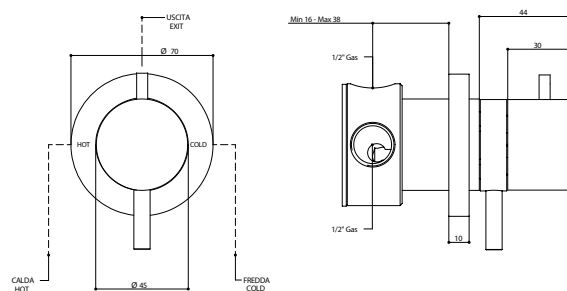

PROLUNGA / MIXER EXTENSION

00094ASPR

00094NEPR

RICAMBI / SPARE PARTS

9875

FINITURE E COLORI / FINISHES AND COLOURS

73525

Deviatore incasso 2 uscite (1 entrata - 2 uscite) in acciaio spazzolato 316.

316 brushed stainless steel 2 way (1 in - 2 out) diverter.

ARTICOLO COMPLETO / COMPLETE ITEM

73525AS00
AS

PARTE INCASSO
BUILT-IN PART

PARTE ESTERNA DA ABBINARE
EXTERNAL MATCHING PART

FINITURE / FINISHES

09696AS71
09696NE71

73525ASEU
AS

73525NEEU
NE