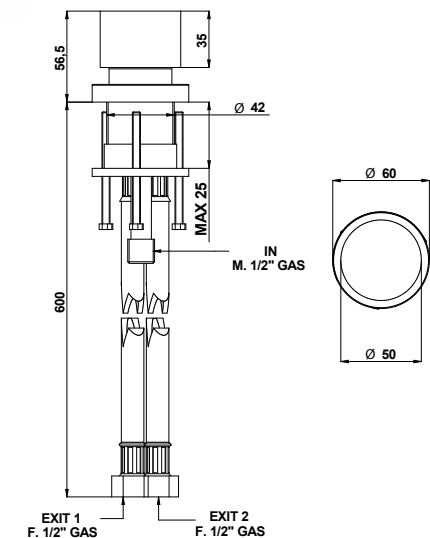

69520

Miscelatore bordo piano in acciaio spazzolato 316 con cartuccia tradizionale e maniglia in teak.

316 brushed stainless steel mixer for deck installation with traditional cartridge and teak handle.

ARTICOLO COMPLETO / COMPLETE ITEM

69520AS00
AS

RICAMBI / SPARE PARTS

9896

69535

Deviatore bordo vasca 2 vie (1 entrata - 2 uscite) in acciaio spazzolato 316 con maniglia in teak.

316 brushed stainless steel 2 ways (1 in - 2 out) deck bath diverter with teak handle.

ARTICOLO COMPLETO / COMPLETE ITEM

69535AS00
AS

RICAMBI / SPARE PARTS

9821

FINITURE E COLORI / FINISHES AND COLOURS

69530/D

Gruppo vasca incasso con set doccia in acciaio spazzolato 316, cartuccia tradizionale e maniglie in teak.

316 brushed stainless steel bath & shower mixer with shower set, traditional cartridge and teak handles.

ARTICOLO COMPLETO / COMPLETE ITEM

69530AS0D
AS

PARTE INCASSO BUILT-IN PART   PARTE ESTERNA DA ABBINARE EXTERNAL MATCHING PART

FINITURE / FINISHES

09687AS00

69530AS0DEU
AS

PROLUNGA / MIXER EXTENSION

00096ASPR
Deviatore /
Diverter

00096ASPR
Miscelatore /
Mixer

RICAMBI / SPARE PARTS

9896 *

9821 ◊

9391

9600ASPV

70850AS

*Cartuccia miscelatore / Mixer cartridge
◊Cartuccia deviatrice / Diverter cartridge

69531/D

Miscelatore bordo vasca con set doccia in acciaio spazzolato 316 con cartuccia tradizionale e maniglie in teak.

316 brushed stainless steel bath & shower mixer with shower set, traditional cartridge and teak handles.

ARTICOLO COMPLETO / COMPLETE ITEM

69531AS0D
AS

RICAMBI / SPARE PARTS

9896 *

9821 ◊

9391

09606AS

70850AS

*Cartuccia miscelatore / Mixer cartridge
◊Cartuccia deviatrice / Diverter cartridge

ACCESSORI E RICAMBI / ACCESSORIES AND SPARE PARTS

PROLUNGA
MIXER EXTENSION

CARTUCCIA E VITONE
CARTRIDGE AND MECHANISM

AERATORE
AERATOR