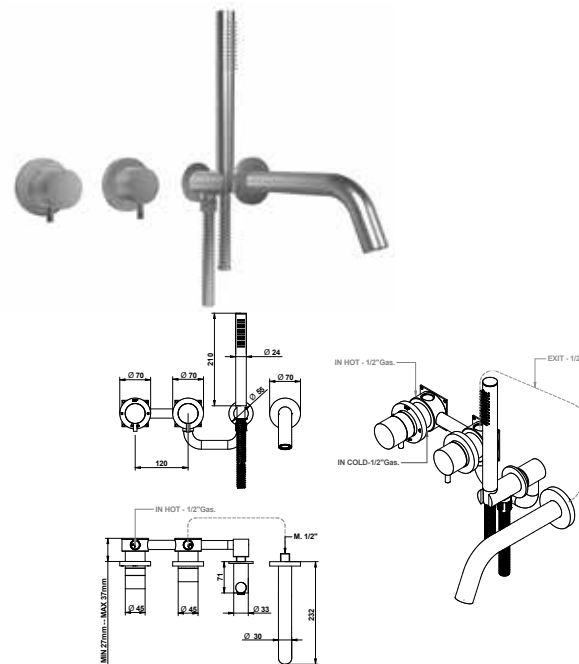

316 brushed stainless steel built-in shower mixer with connections, thermostatic mixer, 2 exit diverter, duplex shower set and separated spout.

ARTICOLO COMPLETO / COMPLETE ITEM

73550ASAD
AS

PARTE INCASSO
BUILT-IN PART