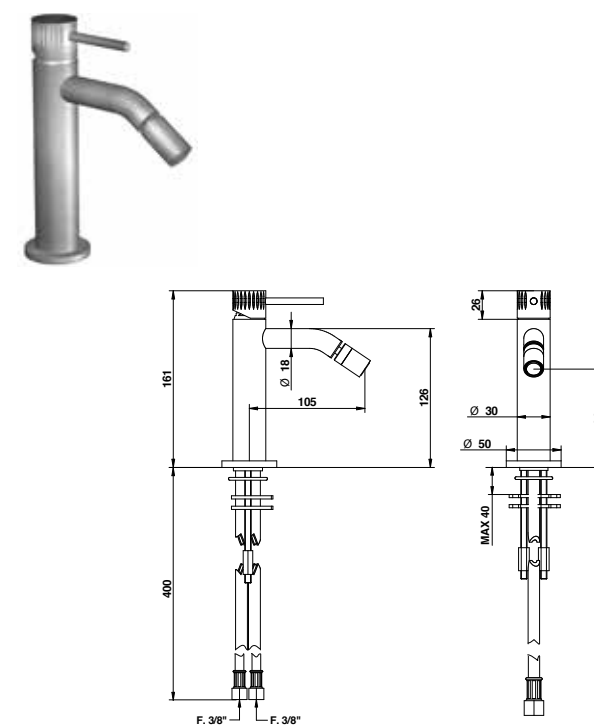

72522

Miscelatore bidet in acciaio spazzolato 316 con cartuccia tradizionale.

316 brushed stainless steel bidet mixer with traditional cartridge.