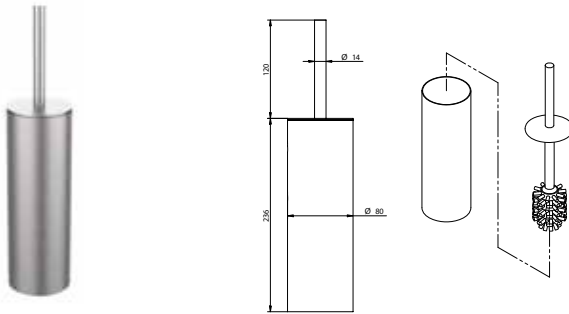

70025

Porta scopino appoggio in acciaio spazzolato 316 con base ABS antigraffio. 316 brushed stainless steel toilet brush holder to lean with scratchproof ABS base.