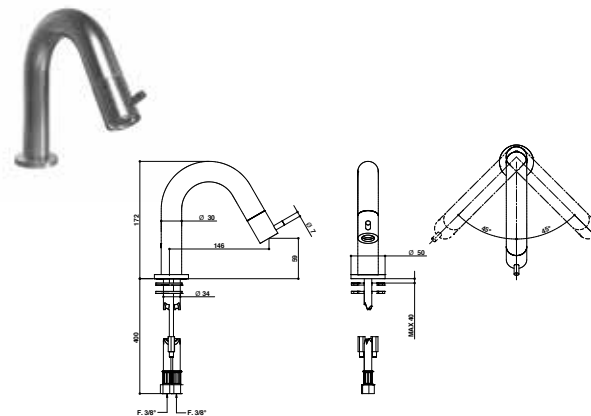

70522/OM

Miscelatore bidet girevole in acciaio spazzolato 316 e cartuccia progressiva inclusa nella bocca.

316 brushed stainless steel swivel bidet mixer with progressive cartridge placed in the spout.