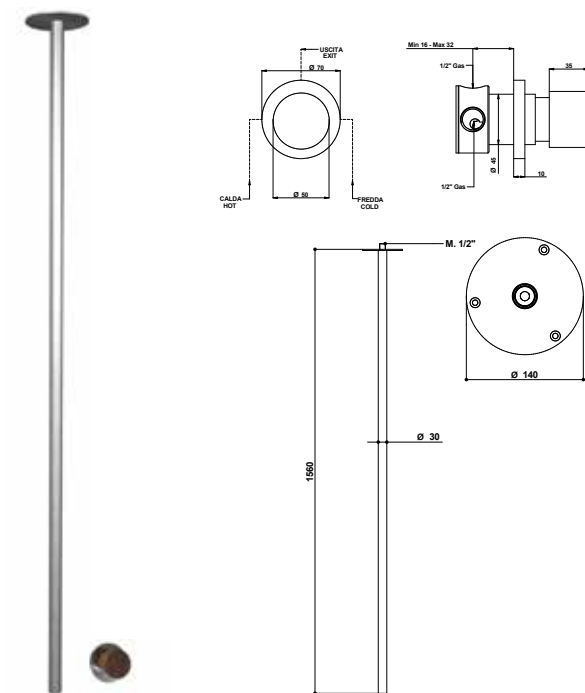

316 brushed stainless steel ceiling spout with traditional built-in remote control, teak handle.

ARTICOLO COMPLETO / COMPLETE ITEM

69977ASRM
AS

PARTE INCASSO
BUILT-IN PART

PARTE ESTERNA DA ABBINARE
EXTERNAL MATCHING PART