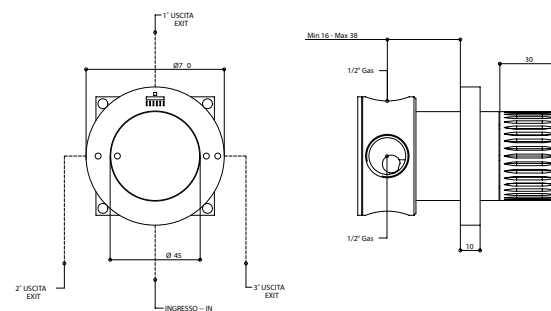

ARTICOLO COMPLETO / COMPLETE ITEM

70525AS03
AS

PARTE INCASSO
BUILT-IN PART

PARTE ESTERNA DA ABBINARE
EXTERNAL MATCHING PART

FINITURE / FINISHES

09696AS03
09696NE03

70525AS03EU
AS

70525NE03EU
NE

PROLUNGA / MIXER EXTENSION

00098ASPR

00098NEPR

RICAMBI / SPARE PARTS

9807

FINITURE E COLORI / FINISHES AND COLOURS

70519

Miscelatore doccia incasso in acciaio spazzolato 316 con deviatore meccanico a 2 uscite e cartuccia progressiva.

316 brushed stainless steel built-in mixer with 2 exits mechanical diverter and progressive cartridge.