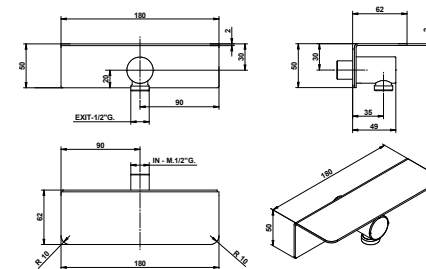

70896

Preso acqua con ripiano in acciaio 316.

316 stainless steel water supply with integrated shelf.