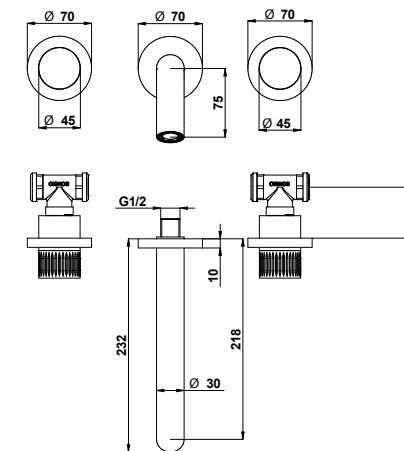

316 brushed stainless steel wall basin mixer with 232 mms. spout.

ARTICOLO COMPLETO / COMPLETE ITEM

71540AS00
AS

PARTE INCASSO
BUILT-IN PART

PARTE ESTERNA DA ABBINARE
EXTERNAL MATCHING PART

FINITURE / FINISHES