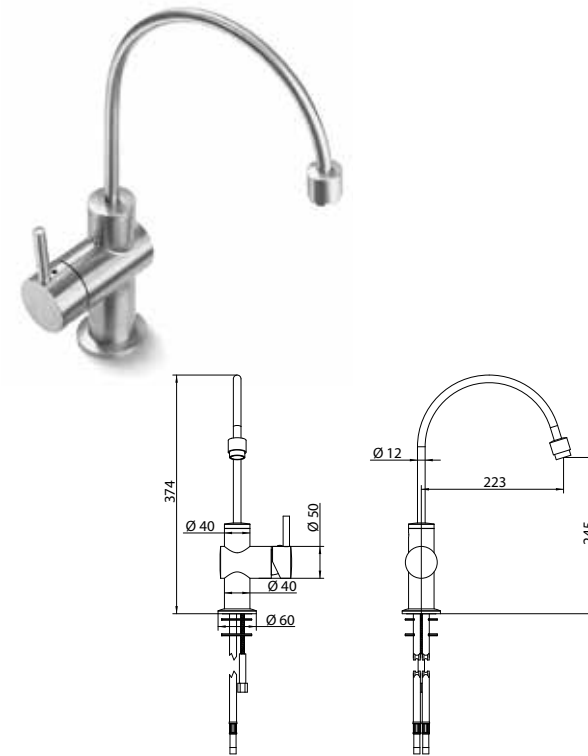

70180

Miscelatore lavello in acciaio 316 con bocca girevole.

316 brushed stainless steel single hole kitchen mixer with swivel spout.