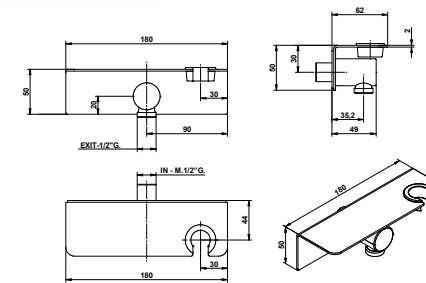

316 stainless steel holder with water supply, integrated shelf and handshower special space.

ARTICOLO COMPLETO / COMPLETE ITEM

70831ASSU
AS
70831NESU
NE

Non disponibile in altre finiture. / Not available in other finishes.