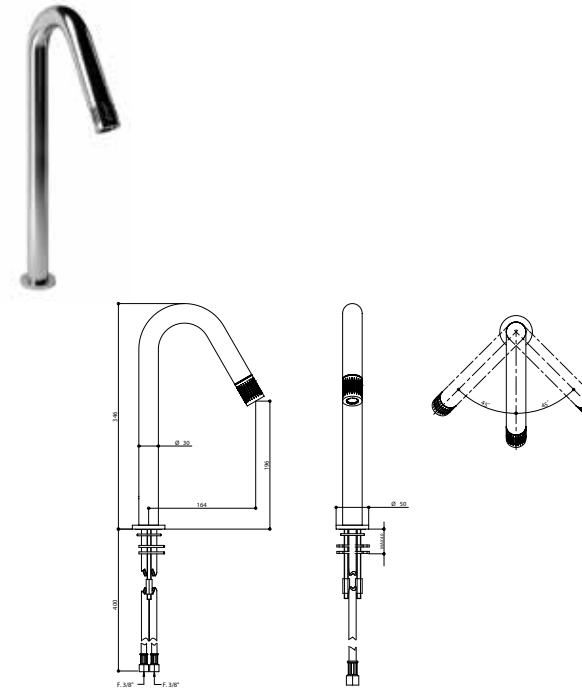

TIME2020 KITCHEN

Art. 70590AS00

FINITURE E COLORI / FINISHES AND COLOURS

AS | NE

INOX 316 COLLECTION

TIME2020 contribuisce ai CREDITI LEED®. / TIME2020 contributes to meet LEED® CREDITS. (Leadership in Energy and Environmental Design of the U.S. Green Building Council, GREEN BUILDING PROGRAM)

70580

Miscelatore lavello girevole in acciaio spazzolato inox 316 (alto 346 mm) con cartuccia progressiva inclusa nella bocca.

316 brushed stainless steel kitchen mixer (346 mms. high) swivel with progressive cartridge placed in the spout.

ARTICOLO COMPLETO / COMPLETE ITEM

70580AS00
AS

Non disponibile in altre finiture. / Not available in other finishes.

RICAMBI / SPARE PARTS

	9880		9390

70580AS0M NEW

Miscelatore lavello girevole in acciaio spazzolato inox 316 (alto 346 mm) con cartuccia progressiva inclusa nella bocca.

316 brushed stainless steel kitchen mixer (346 mms. high) swivel with progressive cartridge placed in the spout.

ARTICOLO COMPLETO / COMPLETE ITEM

70580AS0M
AS

Non disponibile in altre finiture. / Not available in other finishes.

RICAMBI / SPARE PARTS

	9880		9390

ACCESSORI E RICAMBI / ACCESSORIES AND SPARE PARTS