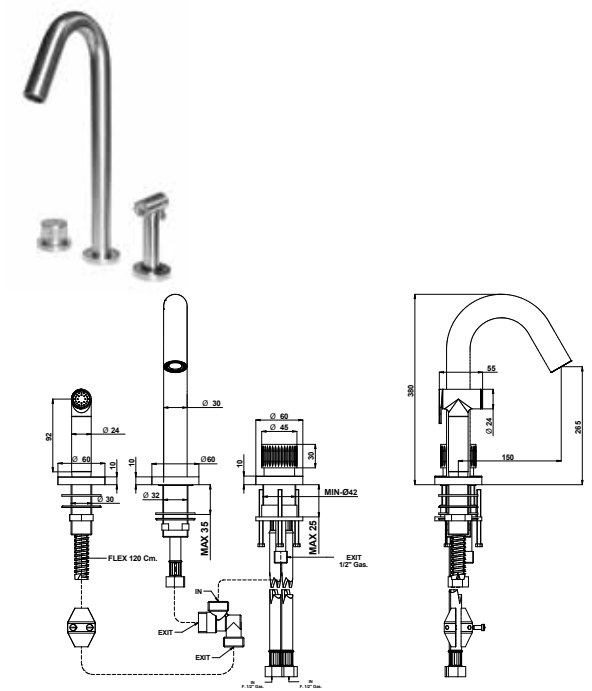

71590

Gruppo 3 fori lavello cucina con bocca girevole, miscelatore con cartuccia tradizionale e set doccia estraibile con deviatore automatico in acciaio spazzolato 316.

316 brushed stainless steel 3 holes sink mixer with swivel spout, mixer with traditional cartridge and extractable shower set with automatic diverter.