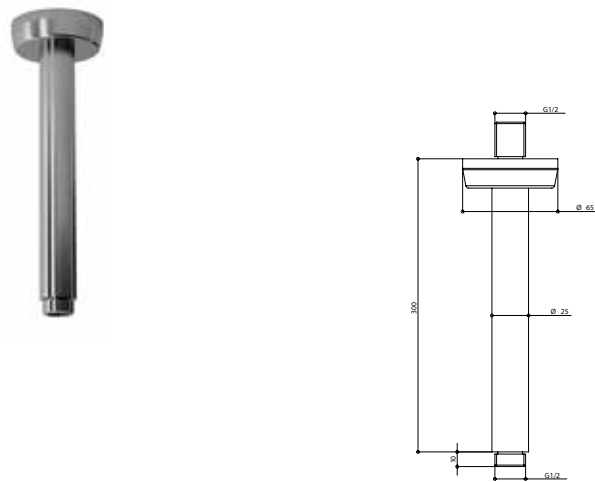

70804

Braccio doccia a soffitto da 300 mm in acciaio spazzolato 316. 316 brushed stainless steel mms. 300 ceiling shower arm.