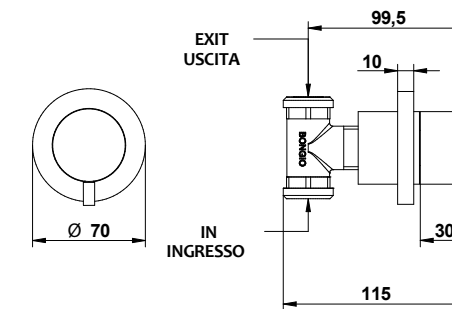

73540/0S BOCCA SMALL Ø21 / SMALL SPOUT

Guppo lavabo a parete con bocca da 190 mm. in acciaio spazzolato 316. 316 brushed stainless steel wall basing mixer 190 mms. spout.

ARTICOLO COMPLETO / COMPLETE ITEM

73540AS0S
AS

PARTE INCASSO BUILT-IN PART
PARTE ESTERNA DA ABBINARE EXTERNAL MATCHING PART

FINITURE / FINISHES

09688AS00

73540A0SEU
AS

73540NE0SEU
NE

ABBINABILE A / TO MATCH WITH:
Sifone / Siphon - 70067AS00 - 00067NE00
Piletta clic-clac acciaio / Stainless steel clic-clac waste - 70071AS00 - 00079NE00

PROLUNGA / MIXER EXTENSION

00093ASPR

RICAMBI / SPARE PARTS

9792 *

9792 °

9392

* Calda / Hot
° Fredda / Cold

73977/RM

Bocca a soffitto in acciaio spazzolato 316 con comando remoto a muro con cartuccia tradizionale. 316 brushed stainless steel ceiling spout with built-in remote control with traditional cartridge.

ARTICOLO COMPLETO / COMPLETE ITEM

73977ASRM
AS

PARTE INCASSO BUILT-IN PART
PARTE ESTERNA DA ABBINARE EXTERNAL MATCHING PART

FINITURE / FINISHES

09689AS
09689NE

73977ASRMEU
AS

73977NERMEU
NE

ABBINABILE A / TO MATCH WITH:
Sifone / Siphon - 70067AS00 - 00067NE00
Piletta clic-clac acciaio / Stainless steel clic-clac waste - 70071AS00 - 00079NE00

PROLUNGA / MIXER EXTENSION

00096ASPR

00096NEPR

RICAMBI / SPARE PARTS

9896

9391

FINITURE E COLORI / FINISHES AND COLOURS

73977/RP

Bocca a soffitto in acciaio spazzolato 316 con comando remoto a bordo piano con cartuccia tradizionale.

316 brushed stainless steel ceiling spout with deck remote control with traditional cartridge.

ARTICOLO COMPLETO / COMPLETE ITEM

73977ASRP
AS

73977NERP
NE

ABBINABILE A / TO MATCH WITH:
Sifone / Siphon - 70067AS00 - 00067NE00
Piletta clic-clac acciaio / Stainless steel clic-clac waste - 70071AS00 - 00079NE00

RICAMBI / SPARE PARTS

9896

9391

73500