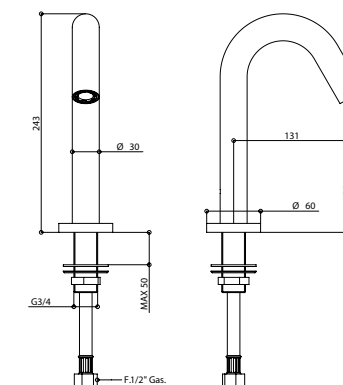

TIME2020 COMPLEMENTS

FINITURE E COLORI / FINISHES AND COLOURS

70800 INOX

Bocca bordo lavabo in acciaio spazzolato 316.

316 brushed stainless steel basin swivel spout.

ARTICOLO COMPLETO / COMPLETE ITEM

70800AS00
AS

70800NE00
NE

RICAMBI / SPARE PARTS

9391

70983 INOX

Bocca bordo vasca in acciaio spazzolato 316.

316 brushed stainless steel bathtub swivel spout.

ARTICOLO COMPLETO / COMPLETE ITEM

70983AS00
AS

70983NE00
NE

RICAMBI / SPARE PARTS

9391

70984 INOX

Bocca bordo lavabo alta in acciaio spazzolato 316.

316 brushed stainless steel high basin swivel spout.

ARTICOLO COMPLETO / COMPLETE ITEM

70984AS00
AS

70984NE00
NE

RICAMBI / SPARE PARTS

9391

ACCESSORI E RICAMBI / ACCESSORIES AND SPARE PARTS

PROLUNGA
MIXER EXTENSION

CARTUCCIA E VITONE
CARTRIDGE AND MECHANISM

AERATORE
AERATOR

FLESSIBILE
FLEXIBLE

DOCCETTA
HANDSHOWER

DEVIATORE
DIVERTER