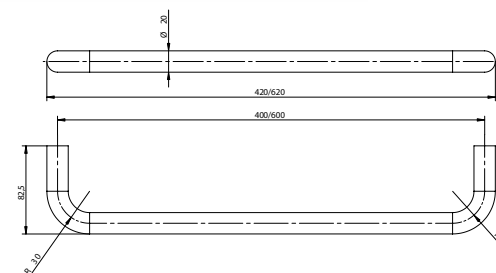

70007/40-60

Porta asciugamano 400/600 mm in acciaio spazzolato 316. 316 brushed stainless steel 400/600 mms. towel rail.

ARTICOLO COMPLETO / COMPLETE ITEM

70007AS40
AS

70007AS60
AS

70007NE40
NE

70007NE60
NE