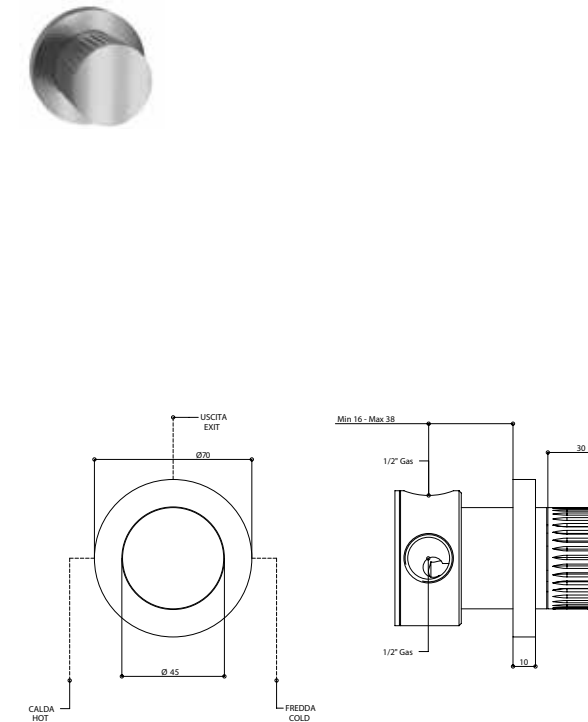

70524

Miscelatore doccia incasso in acciaio spazzolato 316 con cartuccia progressiva. 316 brushed stainless steel built-in shower mixer with progressive cartridge.