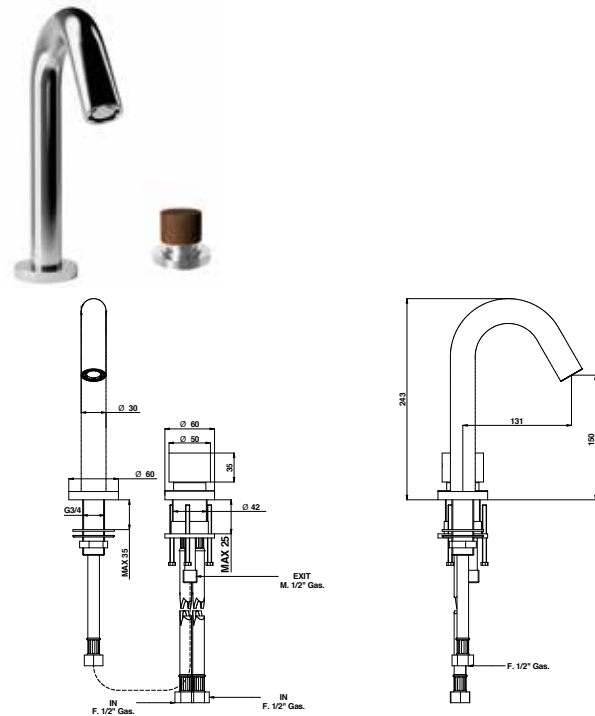

69522

Miscelatore bidet in acciaio spazzolato 316 con cartuccia tradizionale e maniglia in teak.

316 brushed stainless steel bidet mixer with traditional cartridge and teak handle.

ARTICOLO COMPLETO / COMPLETE ITEM

69522AS00
AS

ABBINABILE A / TO MATCH WITH:

Sifone / Siphon - 70067AS00

Piletta clic-clac acciaio / Stainless steel clic-clac waste - 70071AS00

RICAMBI / SPARE PARTS

	9870		9393

69502

Gruppo lavabo bordo piano 2 fori in acciaio spazzolato 316 con cartuccia tradizionale e maniglia in teak.

316 brushed stainless steel 2 holes basin mixer with traditional cartridge.

ARTICOLO COMPLETO / COMPLETE ITEM

69502AS00
AS

ABBINABILE A / TO MATCH WITH:

Sifone / Siphon - 70067AS00

Piletta clic-clac acciaio / Stainless steel clic-clac waste - 70071AS00

RICAMBI / SPARE PARTS

	9896		9391

FINITURE E COLORI / FINISHES AND COLOURS

69539

Miscelatore lavabo incasso con bocca da 230 mm. in acciaio spazzolato 316, cartuccia tradizionale e maniglia in teak.

316 brushed stainless steel built-in basin mixer with 230 mms. spout, traditional cartridge with teak handle.

ARTICOLO COMPLETO / COMPLETE ITEM

69539AS00
AS

PARTE INCASSO
BUILT-IN PART

PARTE ESTERNA DA ABBINARE
EXTERNAL MATCHING PART

FINITURE / FINISHES

09689AS00

69539ASEU
AS

Disponibile con bocca Ø 21 mm 70989AS00 / Available with Ø 21 mms. spout 70989AS00

ABBINABILE A / TO MATCH WITH:

Sifone / Siphon - 70067AS00

Piletta clic-clac acciaio / Stainless steel clic-clac waste - 70071AS00

PROLUNGA / MIXER EXTENSION

00096ASPR

RICAMBI / SPARE PARTS

	9896		9391

69540

Gruppo lavabo a parete con bocca da 232 mm e maniglie in teak.

Wall basin mixer with 232 mms. spout and teak handles.

ARTICOLO COMPLETO / COMPLETE ITEM

69540AS00
AS

PARTE INCASSO
BUILT-IN PART

PARTE ESTERNA DA ABBINARE
EXTERNAL MATCHING PART

FINITURE / FINISHES