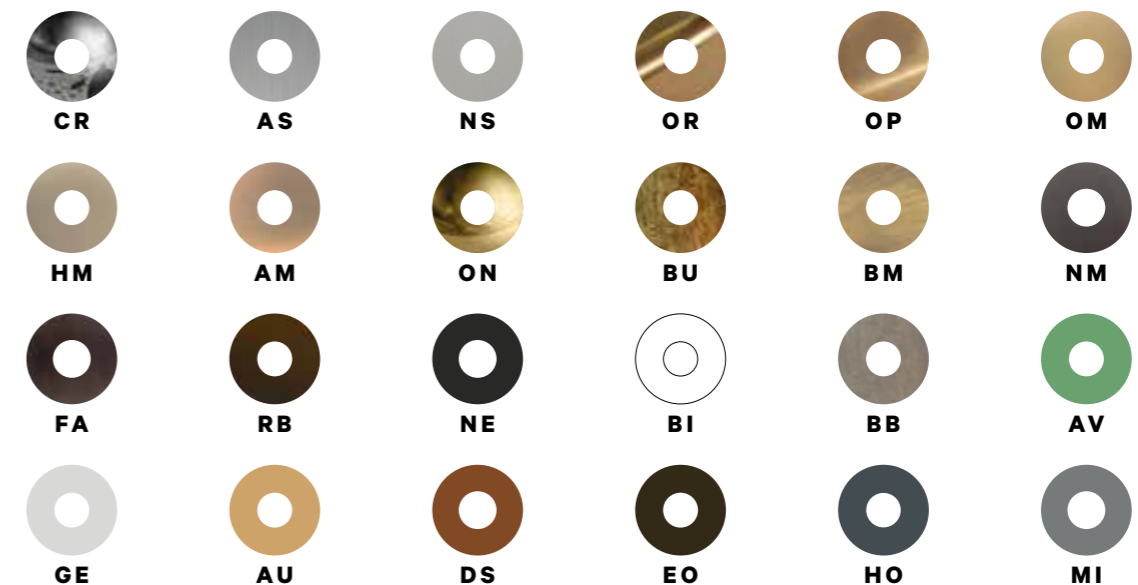

**FINISHES NOTE FA / TT:** Products in Ferro Antico (FA) and Terra di Toscana (TT) finish are made with manual treatments and may therefore display colour variations due to the particular craftsmanship.

**NOTE ON FINISHES ON / BU:** The Natural Brass (ON) and Hammered Brass (BU) finishes are natural finishes that change color over time by being in contact with the natural atmosphere. They are reminiscent of the materials and rustic nature of old outdoor taps, providing an enticing contrast even for the most modern series.

## FINITURE E COLORI / FINISHES AND COLOURS

DETTAGLI / MORE INFO PAG. 32