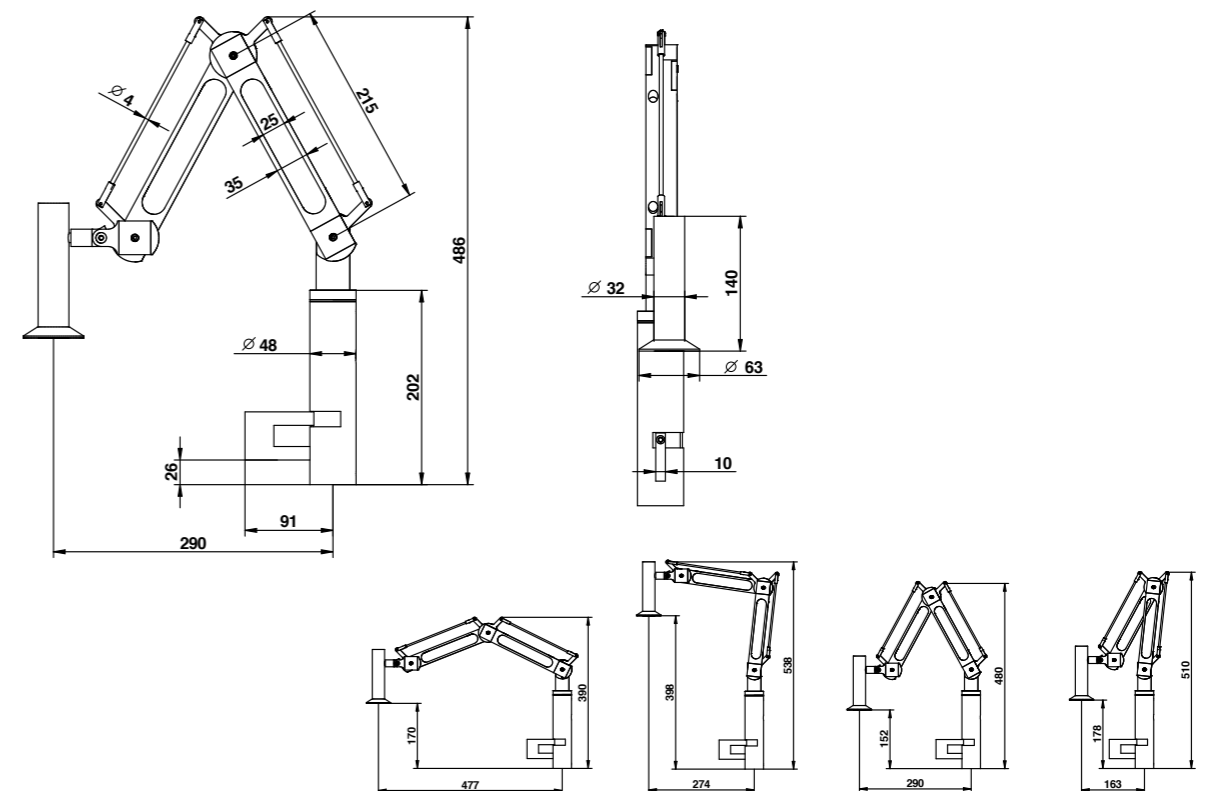

ACCESSORI E RICAMBI / ACCESSORIES AND SPARE PARTS

PROLUNGA
MIXER EXTENSION

CARTUCCIA E VITONE
CARTRIDGE AND MECHANISM

AERATORE
AERATOR

FLESSIBILE
FLEXIBLE

DOCCETTA
HANDSHOWER

DEVIATORE
DIVERTER