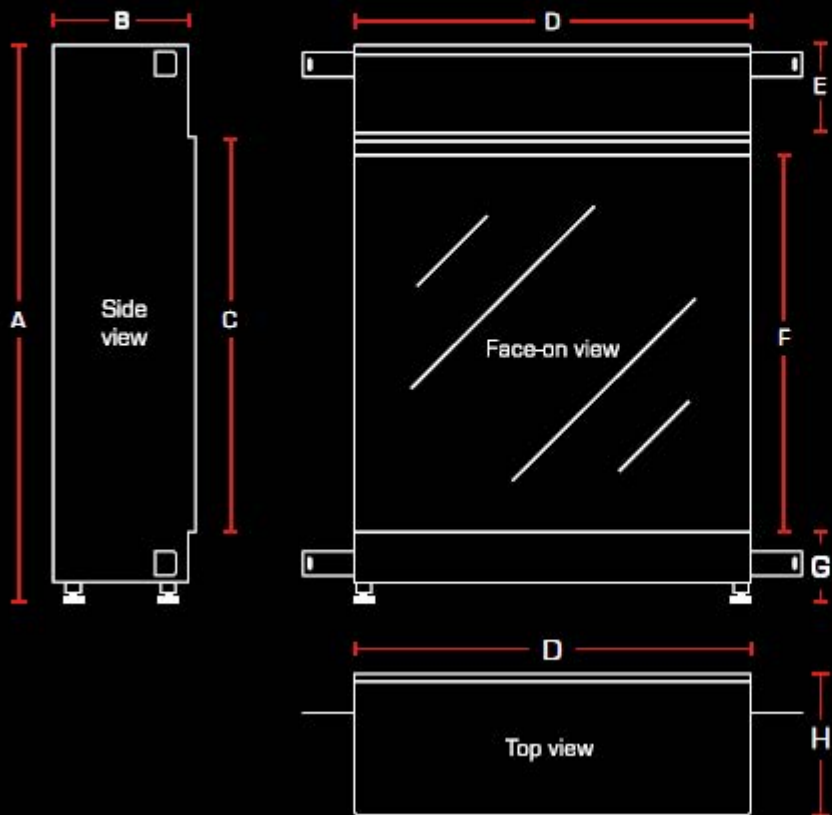

ALISA 65sq

A	911mm	E	150mm
B	222mm	F	620mm
C	652mm	G	109mm
D	652mm	H	234mm