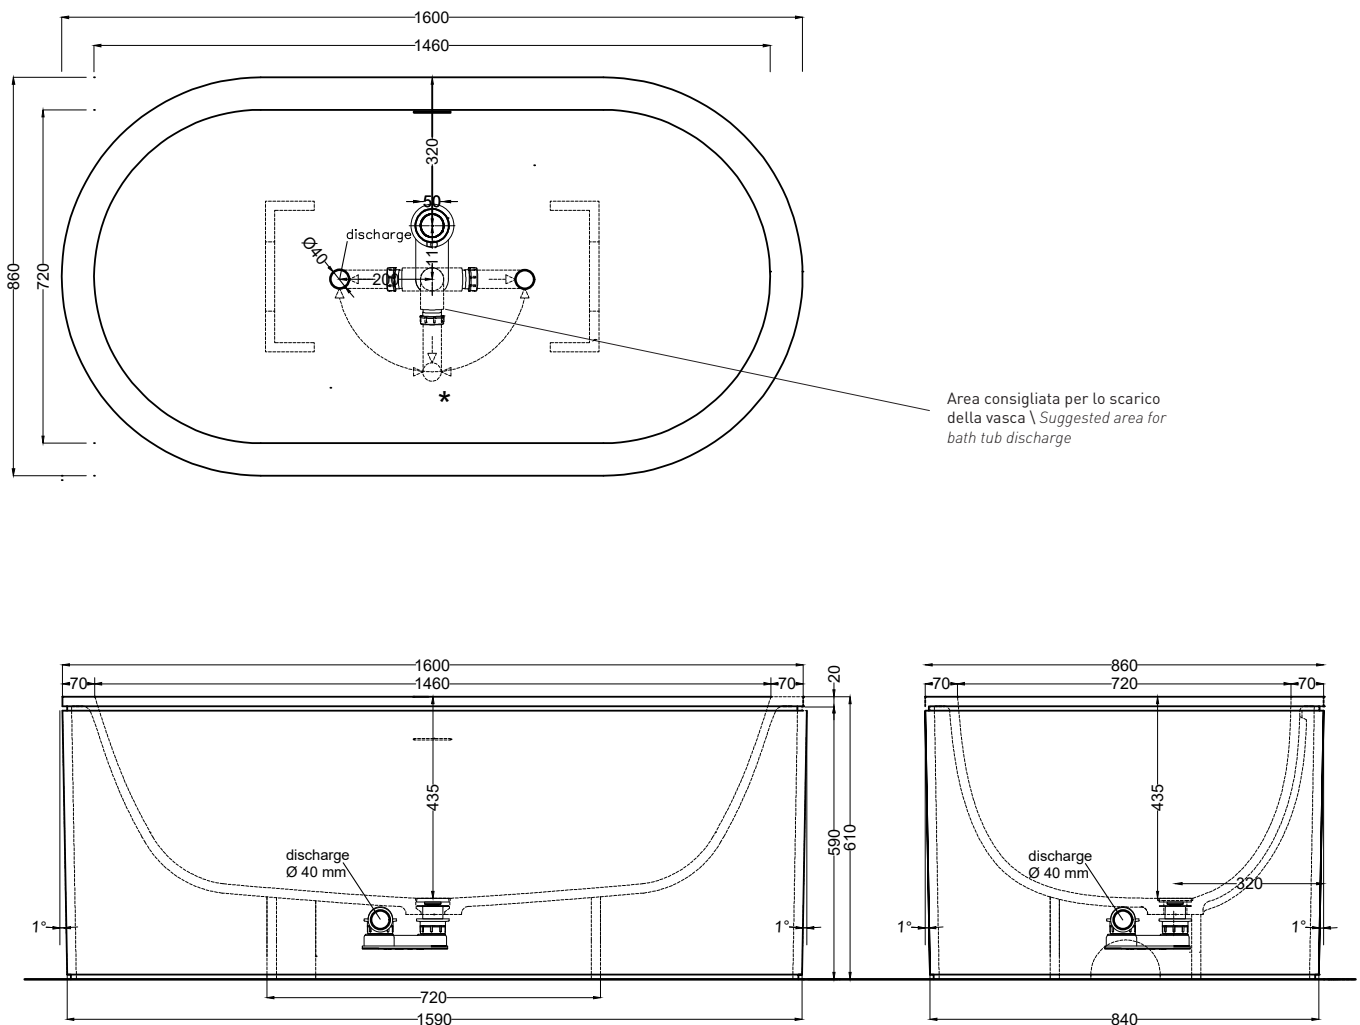

Area consigliata per lo scarico della vasca \ Suggested area for bath tub discharge

ATTENZIONE:
Superfici, pesi e misure riportate possono presentare leggere differenze rispetto ai pezzi reali. L'azienda si riserva di cambiare schede tecniche e caratteristiche di funzionamento degli articoli in ogni momento e senza necessità di preavviso.

ATTENTION:
Surfaces, weights and dimensions can show some little differences compared to the real item. The company reserves the right to change any technical specifications/dimension and/or operating characteristics of the products at any time and without giving notice.