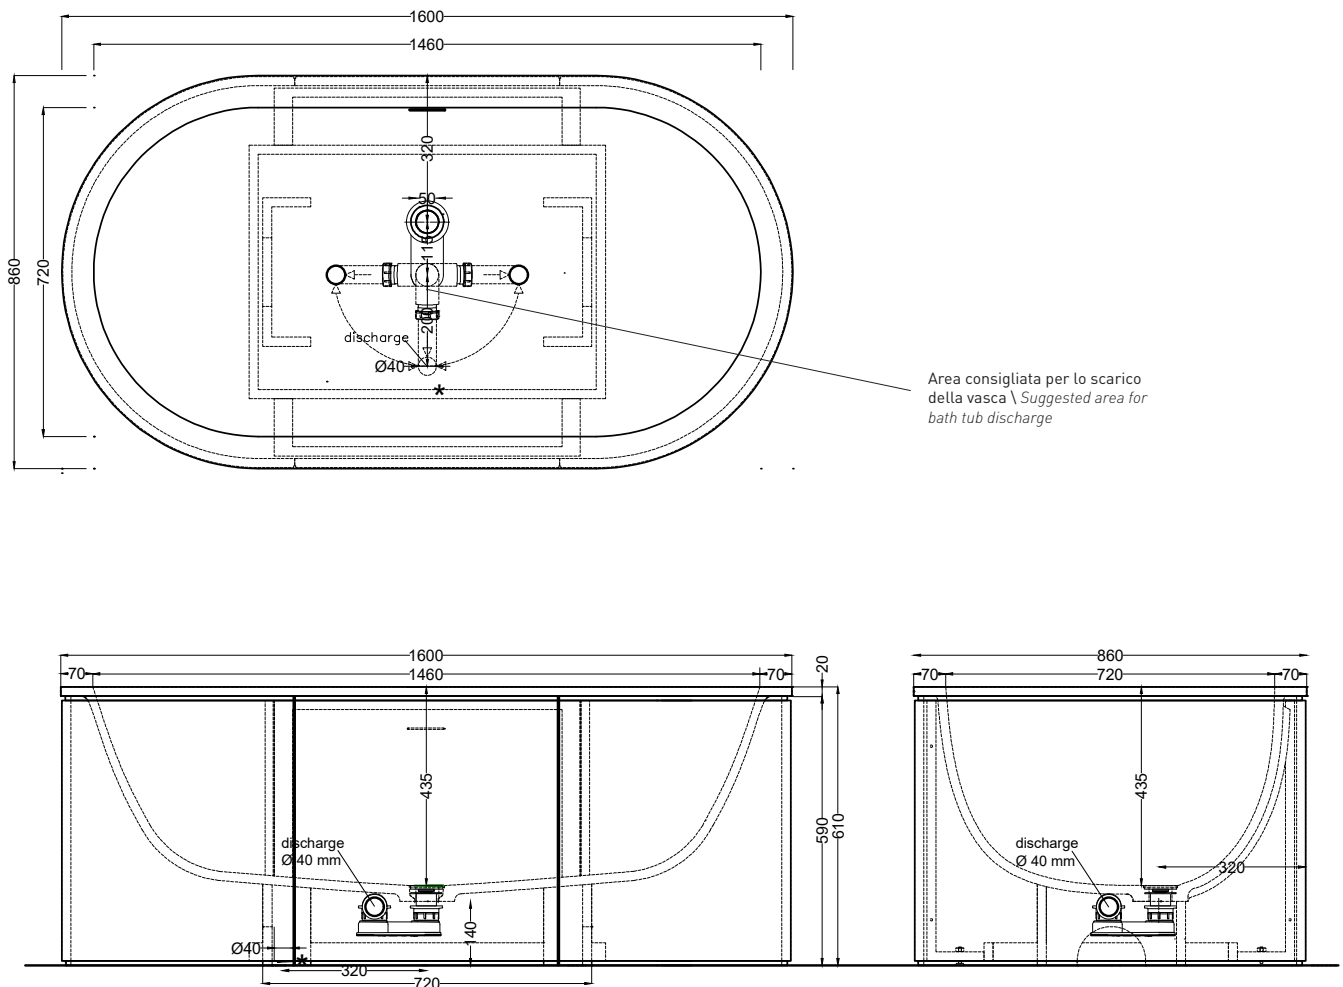

ATTENZIONE:
Superfici, pesi e misure riportate possono presentare leggere differenze rispetto ai pezzi reali. L'azienda si riserva di cambiare schede tecniche e caratteristiche di funzionamento degli articoli in ogni momento e senza necessità di preavviso.

ATTENTION:
Surfaces, weights and dimensions can show some little differences compared to the real item. The company reserves the right to change any technical specifications/dimension and/or operating characteristics of the products at any time and without giving notice.